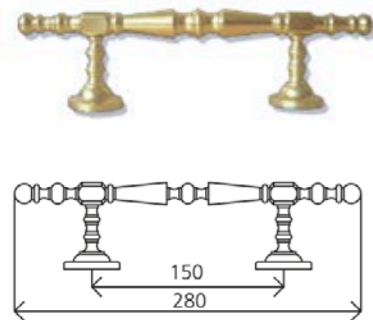

REF. 43

PV: OLD SILVER FINISH
BR: OLD BRONZE FINISH
NE: BLACK FINISH