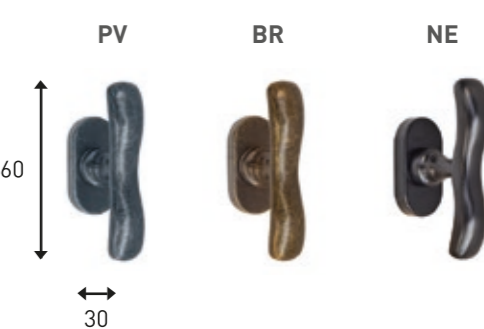

REF. 25 HANDLE PVC A92

REF. 26 KEYHOLE PVC A92

REF. 36 KNOB

REF. 37 HANDLE

REF. 38 HANDLE

REF. 39 HANDLE

PV: OLD SILVER FINISH
BR: OLD BRONZE FINISH
NE: BLACK FINISH

FORGED ACCESSORIES

Ref. 62-L

Ref. 52

Ref. 72-L

Ref. 73-L

Ref	A	B	C	D	E	F
81	45	280	105	2	50	25

Ref	A	B	C	D
82	90	165	90	Ø28

Ref	A
91/30	30

Ref	A
90/30	27