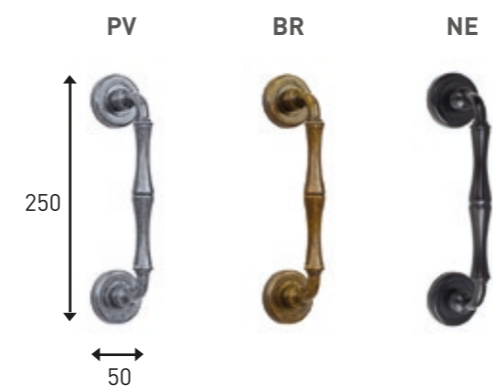

REF. 25 HANDLE PVC A92

REF. 26 KEYHOLE PVC A92

REF. 36 KNOB

REF. 37 HANDLE

REF. 38 HANDLE

REF. 39 HANDLE

PV: OLD SILVER FINISH
BR: OLD BRONZE FINISH
NE: BLACK FINISH

FORGED ACCESSORIES

Ref. 62-L

Ref. 52

Ref. 72-L

Ref. 73-L

Ref	A	B	C	D	E	F
81	45	280	105	2	50	25

Ref	A	B	C	D
82	90	165	90	Ø28

Ref	A
91/30	30

Ref	A
90/30	27