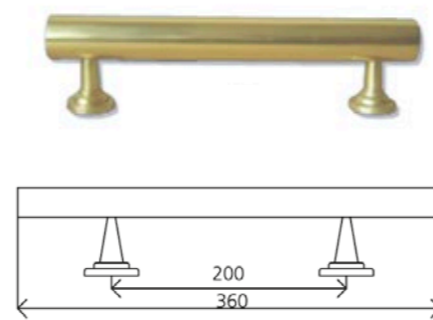

REF. 45

PV: OLD SILVER FINISH
BR: OLD BRONZE FINISH
NE: BLACK FINISH