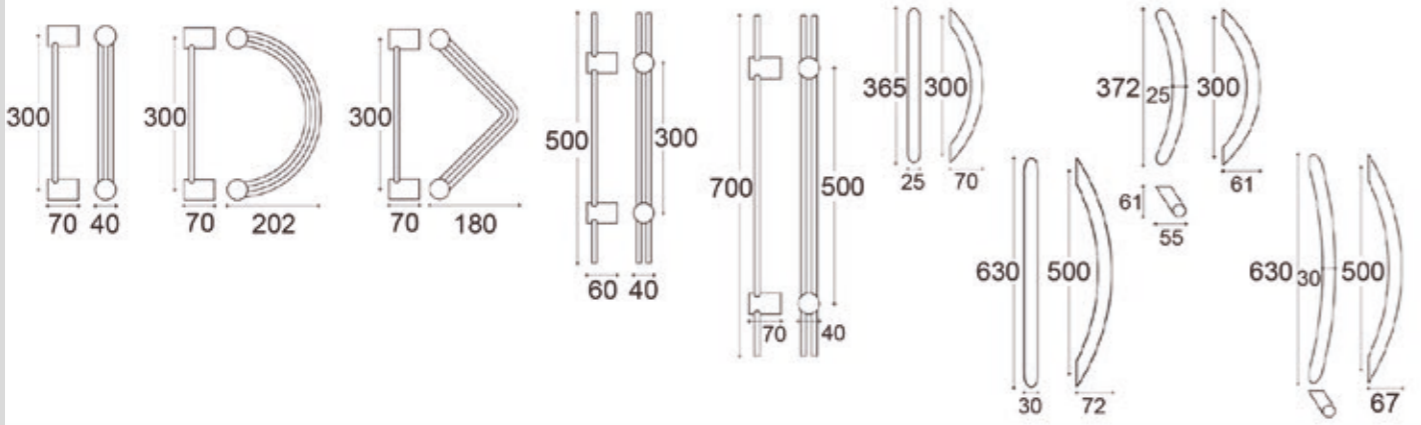

500 mm
700 mm
1200 mm
1800 mm

W=30 mm

MA 5 Steel

500 mm
700 mm
1200 mm
1800 mm

Ø19 mm

STAINLESS STEEL ACCESSORIES

STAINLESS STEEL ACCESSORIES

STAINLESS STEEL ACCESSORIES