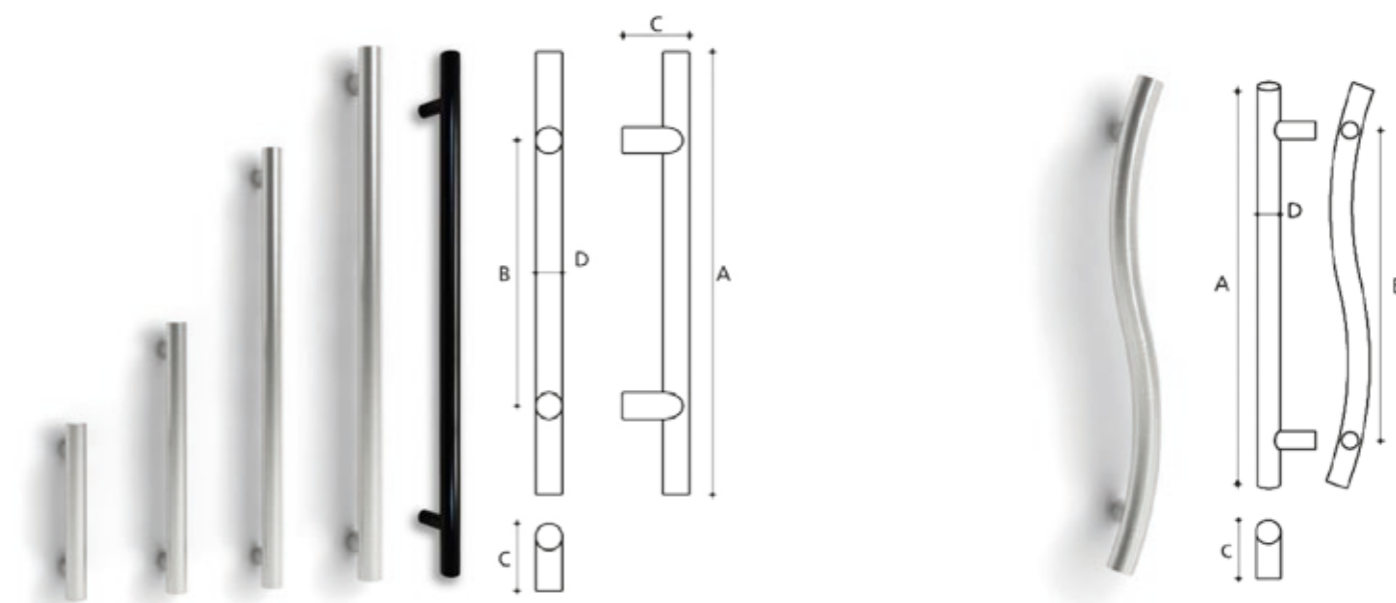

A	B	C	D
Al-21	400	300	75	30
Al-22	600	400	75	30
Al-23	1000	800	75	30
Al-26	1300	1000	75	30

	A	B	C	D
Al-24	400	300	75	30
Al-25	600	400	75	30

(* Available in stainless steel, black, and white finishes. Consult for others.