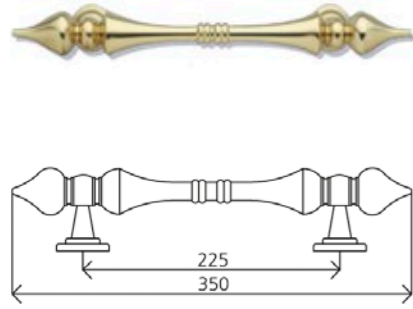

ALU WOOD

- LAC WOOD -

	A	B	C	D
AM-10	500	380	75	30
AM-11	700	580	75	30
AM-12	1200	1080	75	30

	A	B	C	D
AM-20	500	380	75	30
AM-21	700	580	75	30
AM-22	1200	1080	75	30

	A	B	C	D	E
AM-30	500	380	75	40	20
AM-31	700	580	75	40	20
AM-32	1200	1080	75	40	20

REF. 32 CUP KNOCKER

REF. 33 SHORT PEEPHOLE

REF. 34 LONG PEEPHOLE

REF. 23 HANDLE 900 R (Anodized Stainless)

REF. 35 DIGITAL PEEPHOLE

REF. 40

REF. 41

REF. 42