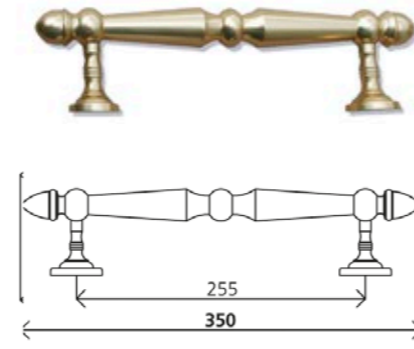

REF. 43

REF. 44

REF. 45

REF. 46

REF. 47

REF. 48

REF. 15 HANDLE ALUMINIUM A85

REF. 16 KEYHOLE ALUMINIUM A85

Ref. 62-L

Ref. 52

Ref. 72-L

Ref. 73-L

Ref	A	B	C	D	E	F
81	45	280	105	2	50	25

Ref	A	B	C	D
82	90	165	90	Ø28

Ref	A
91/30	30

Ref	A
90/30	27