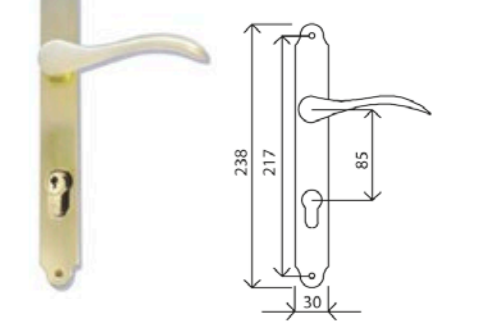

REF. 11 ALUMINIUM HANDLE SET A-85