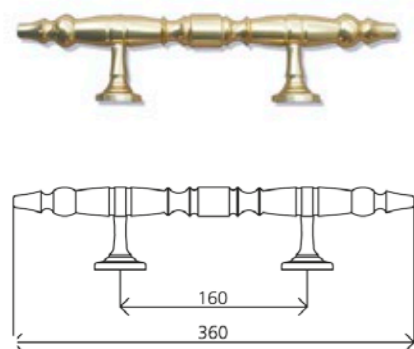

REF. 43

REF. 44

REF. 45

REF. 46

REF. 47

REF. 48

REF. 15 HANDLE ALUMINIUM A85

REF. 16 KEYHOLE ALUMINIUM A85

Ref. 62-L

Ref. 52

Ref. 72-L

Ref. 73-L

Ref	A	B	C	D	E	F
81	45	280	105	2	50	25

Ref	A	B	C	D
82	90	165	90	Ø28

Ref	A
91/30	30

Ref	A
90/30	27