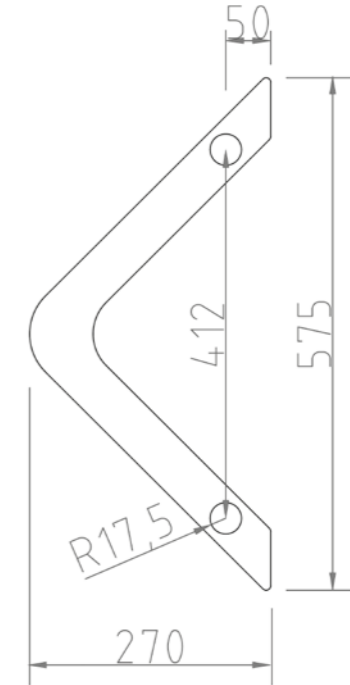

NEW ACCESSORIES

ALUMINIUM & ZAMAK

NEW

MA 4 Steel

500 mm
700 mm
1200 mm
1800 mm

W=30 mm

500 mm
700 mm
1200 mm
1800 mm

Ø19 mm