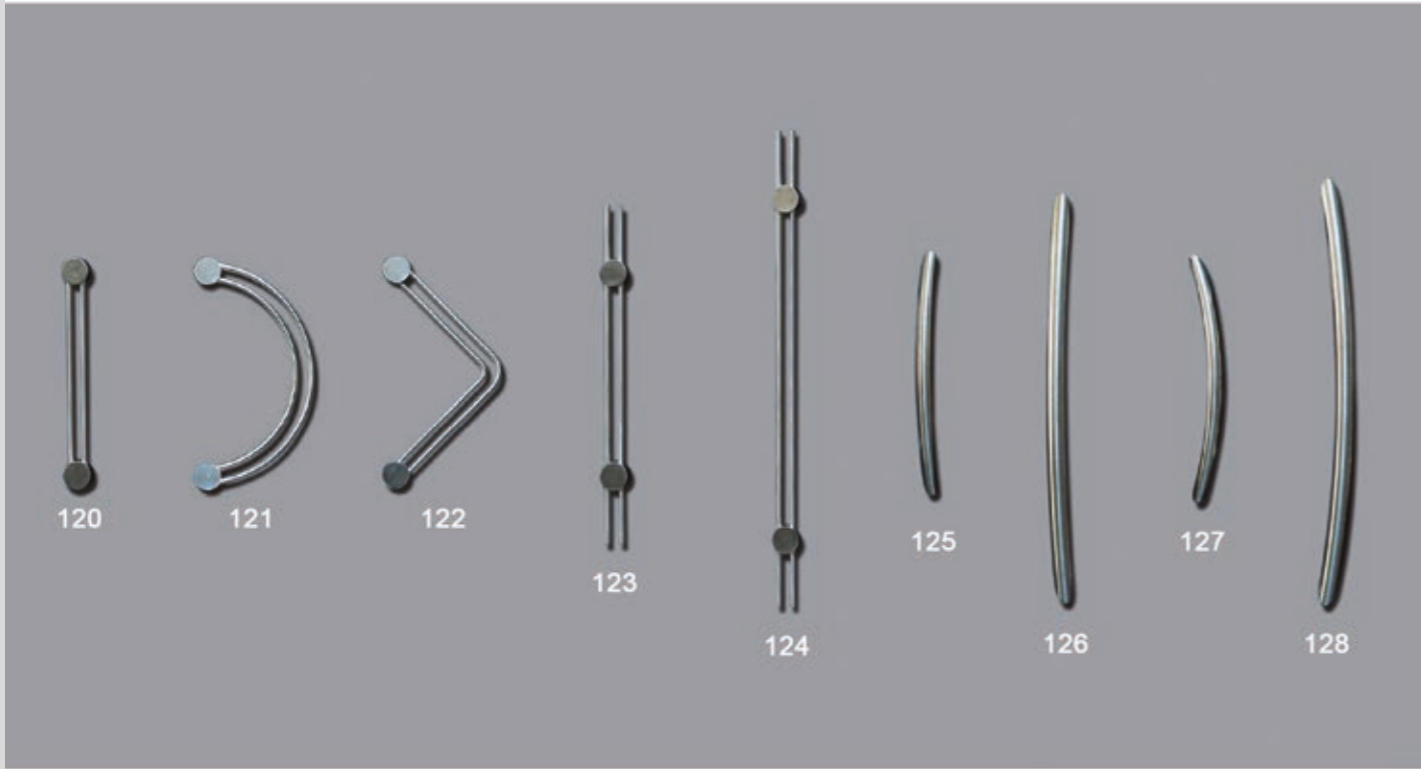

500 mm
700 mm
1200 mm
1800 mm

W=30 mm

MA 5 Steel

500 mm
700 mm
1200 mm
1800 mm

Ø19 mm

STAINLESS STEEL ACCESSORIES

STAINLESS STEEL ACCESSORIES

STAINLESS STEEL ACCESSORIES

	A	B	C	D
Al-21	400	300	75	30
Al-22	600	400	75	30
Al-23	1000	800	75	30
Al-26	1300	1000	75	30

	A	B	C	D
Al-24	400	300	75	30
Al-25	600	400	75	30

(* Available in stainless steel, black, and white finishes. Consult for others.