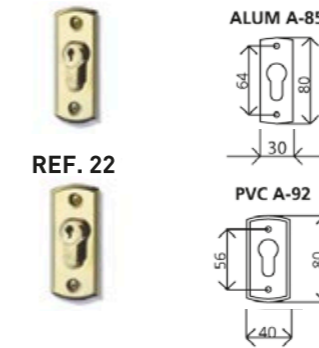

TEMPO & IPSTAMP ACCESSORIES

REF. 12 SHORT KEYHOLE