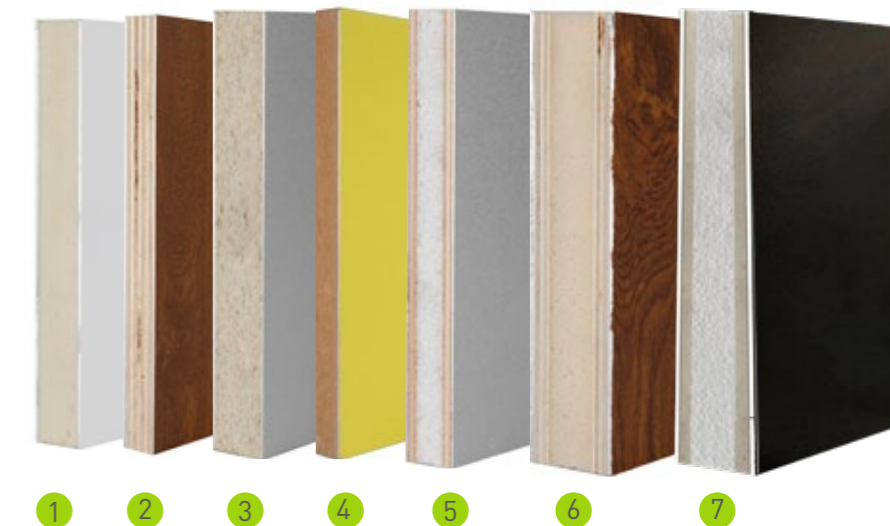

WHITE ROD DELTA

GLASSRESIN

FUSSING

STAINED GLASS

GLASS

CORE

- 1 POLYURETHANE
- 2 PLYWOOD
- 3 PUREN HDP
- 4 ISOLPLUS
- 5 THERMIPANEL EPS
(PLYWOOD 4MM + EPS + PLYWOOD 4MM)
- 6 THERMIPANEL XPS
(PLYWOOD 4MM + XPS + PLYWOOD 4MM)
- 7 AISLATHERMIK
(SM4 + EPS + SM4)