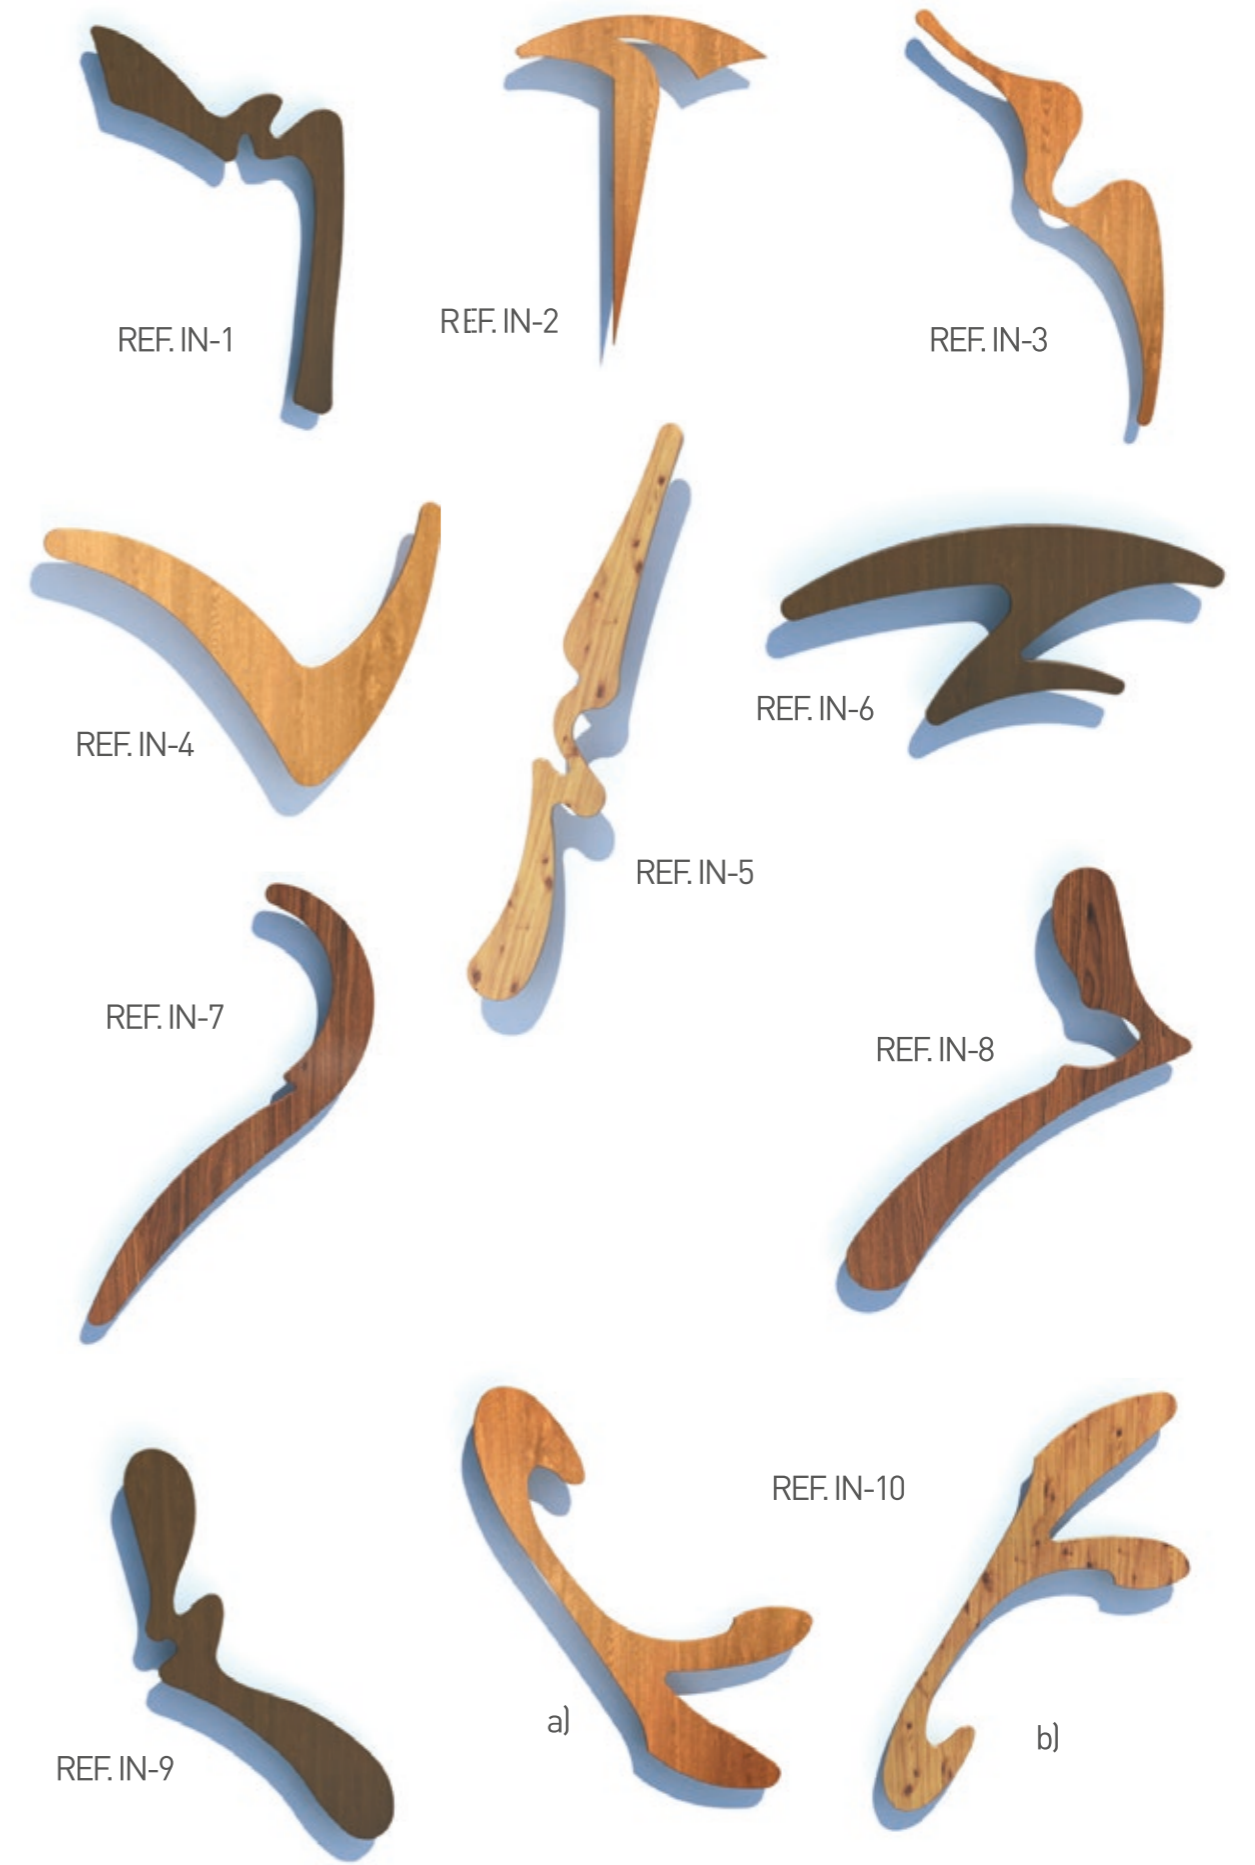

NAT 8
440x80 mm

NAT 9
300x170 mm

NAT 10
400x40 mm

NAT 11
360x190 mm

NAT 12
500x40 mm

INNOVA ACCESSORIES

- STAINLESS STEEL -

INNOVA ACCESSORIES

- WOOD -

GLASS

PIXES

TRANSPARENT
EDGE MATT

CANNES

STAINED GLASS
(AVPLUS COLLECTION)

REFLECTIVE

COLOURLESS BAMBOO