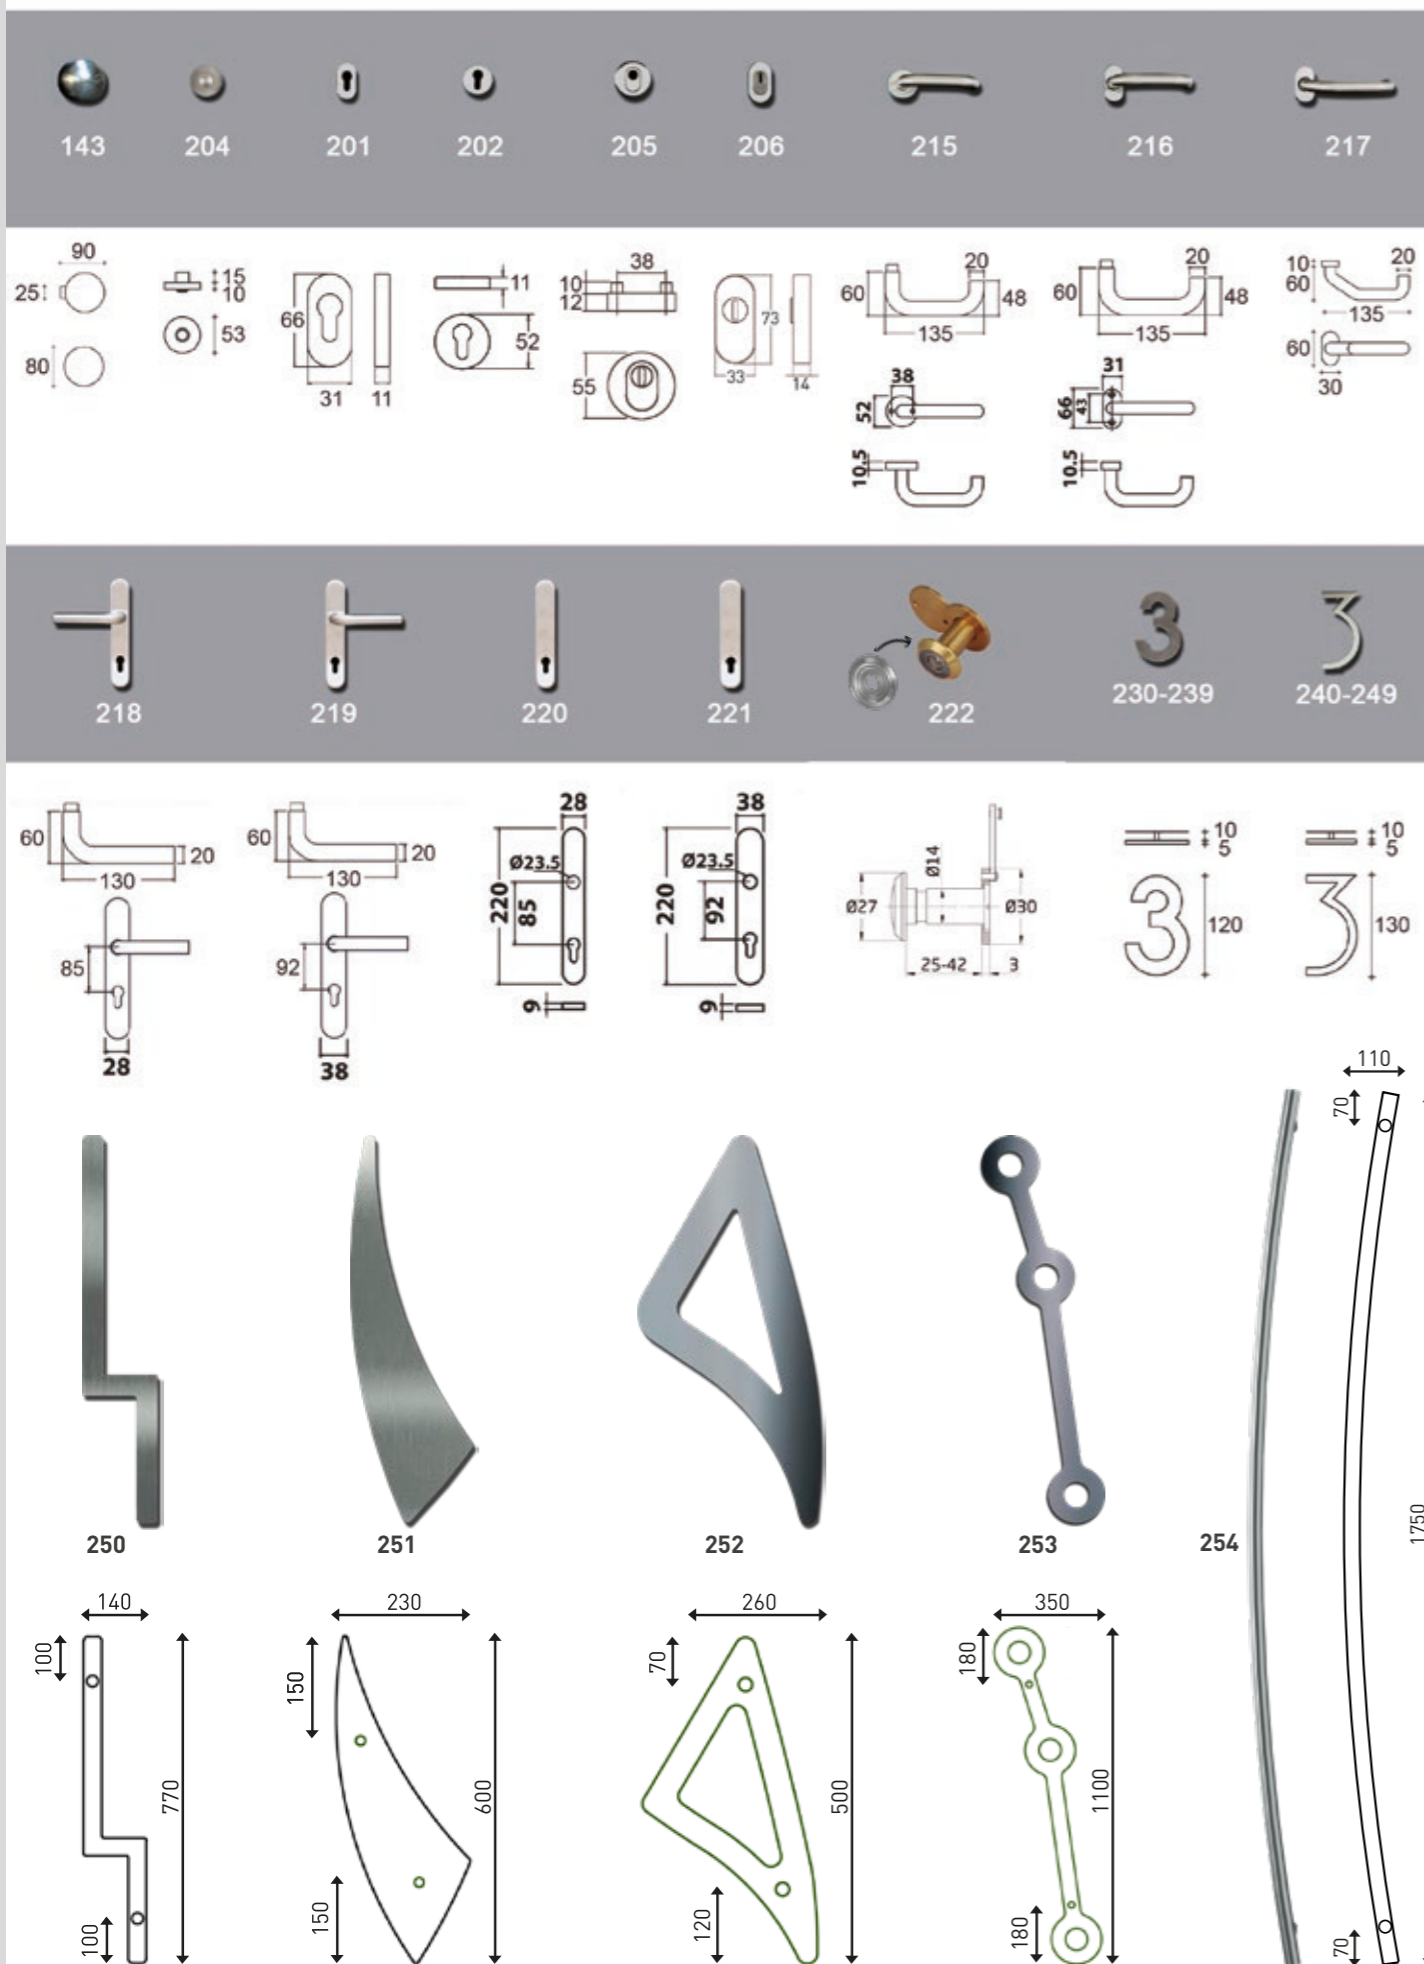

500 mm
700 mm
1200 mm
1800 mm

W=30 mm

MA 5 Steel

500 mm
700 mm
1200 mm
1800 mm

Ø19 mm

STAINLESS STEEL ACCESSORIES

STAINLESS STEEL ACCESSORIES

STAINLESS STEEL ACCESSORIES

	A	B	C	D
Al-21	400	300	75	30
Al-22	600	400	75	30
Al-23	1000	800	75	30
Al-26	1300	1000	75	30

	A	B	C	D
Al-24	400	300	75	30
Al-25	600	400	75	30

(* Available in stainless steel, black, and white finishes. Consult for others.