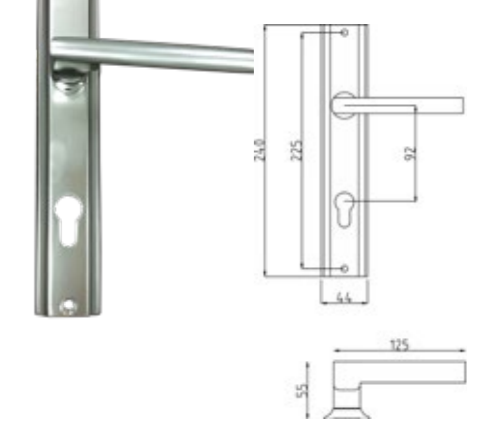

REF. 32 CUP KNOCKER

REF. 33 SHORT PEEPHOLE

REF. 34 LONG PEEPHOLE

REF. 23 HANDLE 900 R (Anodized Stainless)

REF. 35 DIGITAL PEEPHOLE

REF. 40

REF. 41

REF. 42