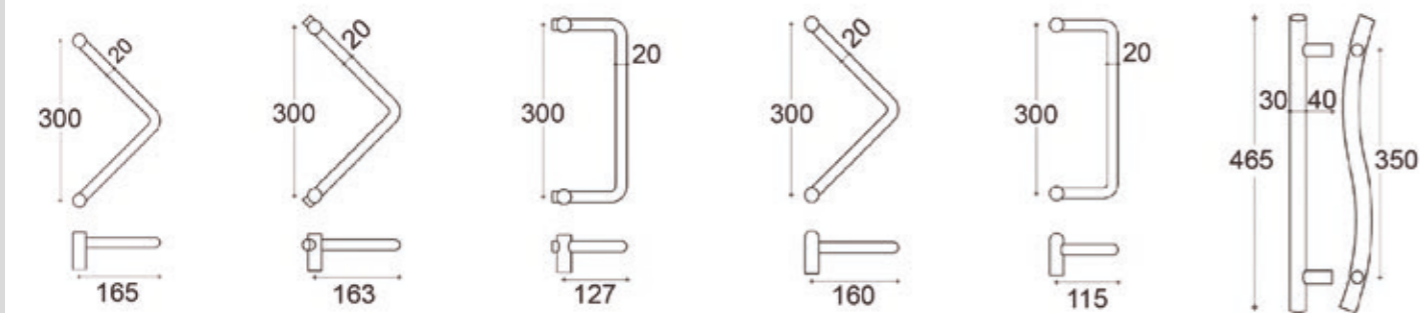

500 mm
700 mm
1200 mm
1800 mm

W=30 mm

MA 5 Steel

500 mm
700 mm
1200 mm
1800 mm

Ø19 mm

STAINLESS STEEL ACCESSORIES

STAINLESS STEEL ACCESSORIES

STAINLESS STEEL ACCESSORIES

ALU STAINLESS

	A	B	C	D
Al-10	400	300	75	30
Al-11	600	400	75	30
Al-12	1000	800	75	30
Al-13	1300	1000	75	30

	A	B	C	D	E
Al-30	400	300	75	40	20
Al-31	600	400	75	40	20
Al-32	1000	800	75	40	20
Al-33	1300	1000	75	40	20
Al-34	1500	1200	75	40	20
Al-35	1800	1500	75	40	20