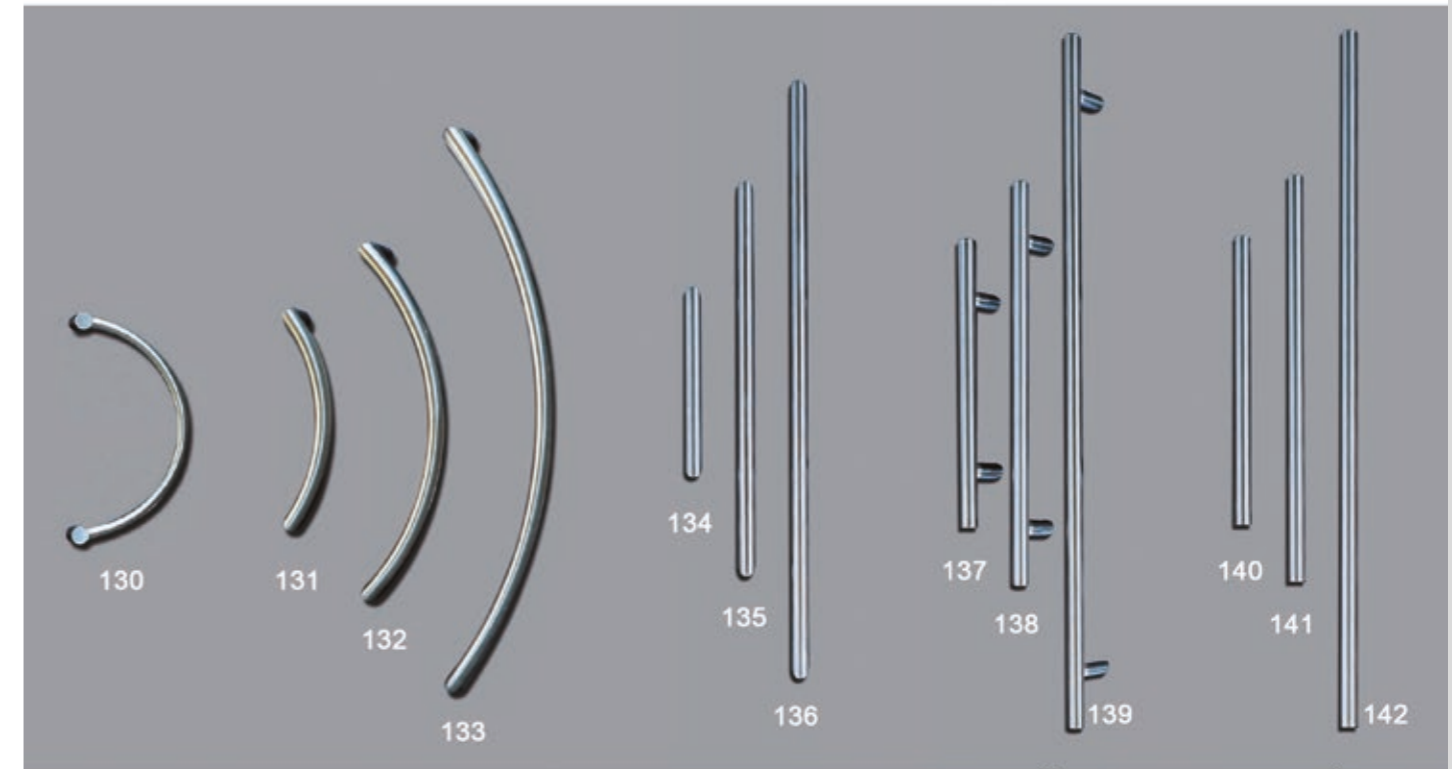

500 mm
700 mm
1200 mm
1800 mm

W=30 mm

MA 5 Steel

500 mm
700 mm
1200 mm
1800 mm

Ø19 mm

STAINLESS STEEL ACCESSORIES

STAINLESS STEEL ACCESSORIES

STAINLESS STEEL ACCESSORIES