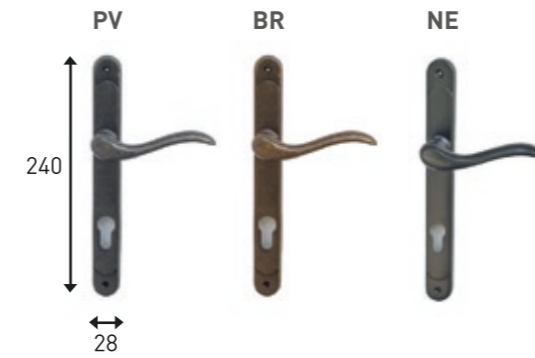

REF. 43

REF. 44

REF. 45

REF. 46

REF. 47

REF. 48

REF. 15 HANDLE ALUMINIUM A85

REF. 16 KEYHOLE ALUMINIUM A85

Ref. 62-L

Ref. 52

Ref. 72-L

Ref. 73-L

Ref	A	B	C	D	E	F
81	45	280	105	2	50	25

Ref	A	B	C	D
82	90	165	90	Ø28

Ref	A
91/30	30

Ref	A
90/30	27