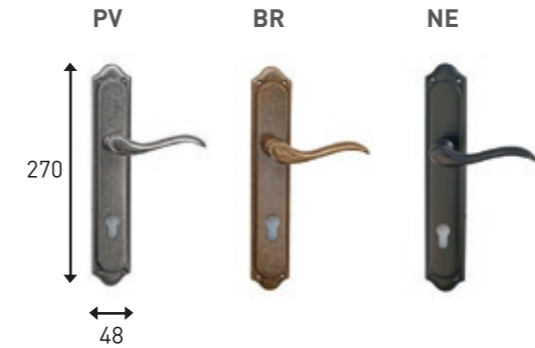

REF. 25 HANDLE PVC A92