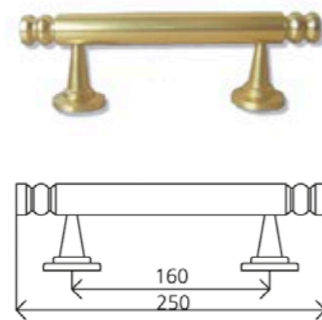

REF. 44

PV: OLD SILVER FINISH
BR: OLD BRONZE FINISH
NE: BLACK FINISH