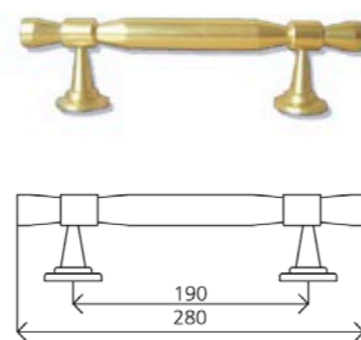

REF. 32 CUP KNOCKER

REF. 33 SHORT PEEPHOLE

REF. 34 LONG PEEPHOLE

REF. 23 HANDLE 900 R (Anodized Stainless)

REF. 35 DIGITAL PEEPHOLE

REF. 40

REF. 41

REF. 42