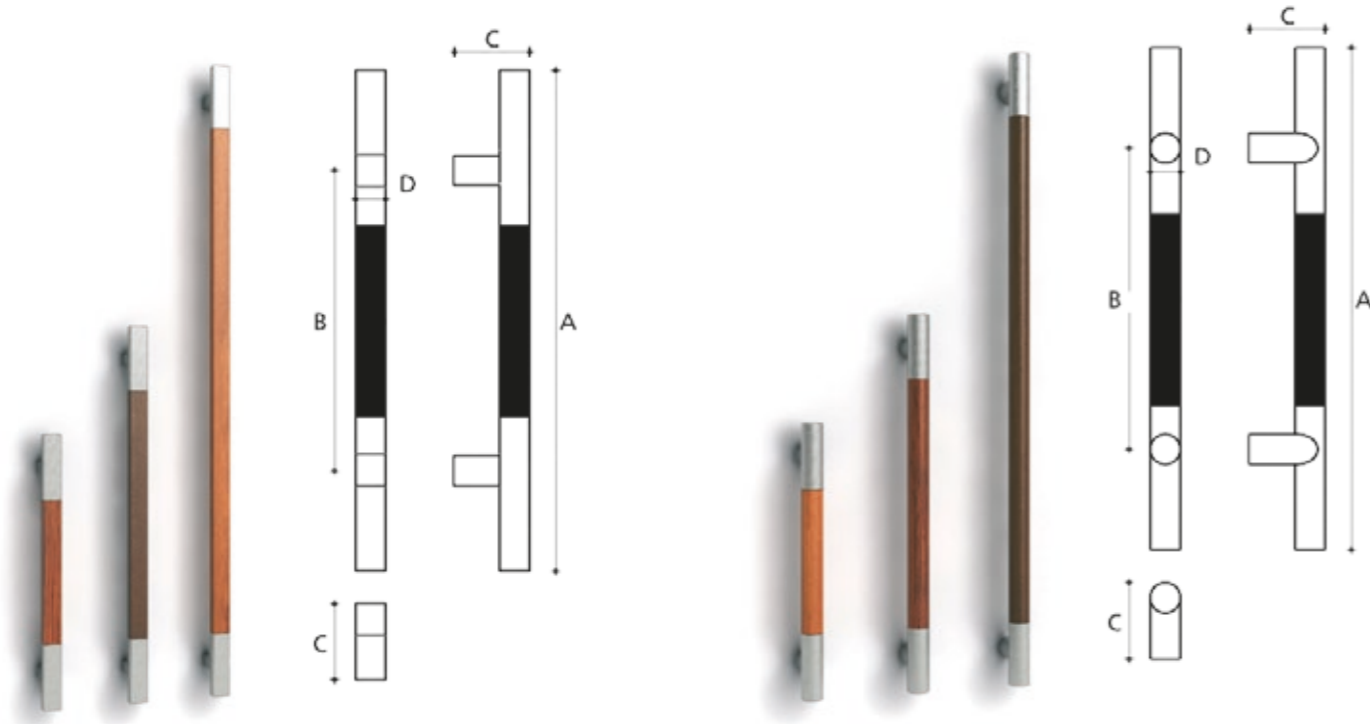

ALU WOOD

- LAC WOOD -

	A	B	C	D
AM-10	500	380	75	30
AM-11	700	580	75	30
AM-12	1200	1080	75	30

	A	B	C	D
AM-20	500	380	75	30
AM-21	700	580	75	30
AM-22	1200	1080	75	30