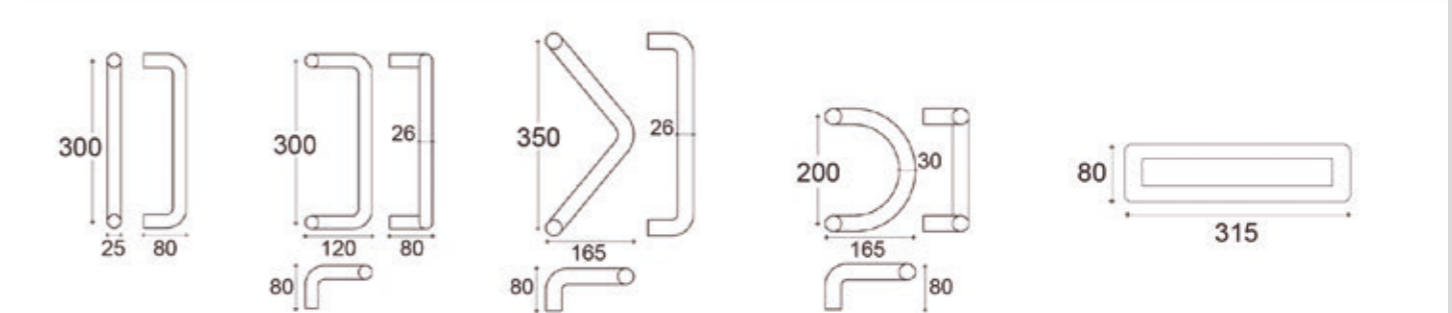

500 mm
700 mm
1200 mm
1800 mm

W=30 mm

MA 5 Steel

500 mm
700 mm
1200 mm
1800 mm

Ø19 mm

STAINLESS STEEL ACCESSORIES

STAINLESS STEEL ACCESSORIES

STAINLESS STEEL ACCESSORIES

ALU STAINLESS

	A	B	C	D
Al-10	400	300	75	30
Al-11	600	400	75	30
Al-12	1000	800	75	30
Al-13	1300	1000	75	30

	A	B	C	D	E
Al-30	400	300	75	40	20
Al-31	600	400	75	40	20
Al-32	1000	800	75	40	20
Al-33	1300	1000	75	40	20
Al-34	1500	1200	75	40	20
Al-35	1800	1500	75	40	20