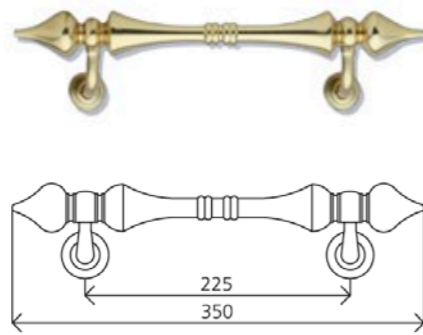

ALU WOOD

- LAC WOOD -

	A	B	C	D
AM-10	500	380	75	30
AM-11	700	580	75	30
AM-12	1200	1080	75	30

	A	B	C	D
AM-20	500	380	75	30
AM-21	700	580	75	30
AM-22	1200	1080	75	30

	A	B	C	D	E
AM-30	500	380	75	40	20
AM-31	700	580	75	40	20
AM-32	1200	1080	75	40	20

REF. 32 CUP KNOCKER

REF. 33 SHORT PEEPHOLE

REF. 34 LONG PEEPHOLE

REF. 23 HANDLE 900 R (Anodized Stainless)

REF. 35 DIGITAL PEEPHOLE

REF. 40

REF. 41

REF. 42

Ref. 62-L

Ref. 52

Ref. 72-L

Ref. 73-L

Ref	A	B	C	D	E	F
81	45	280	105	2	50	25

Ref	A	B	C	D
82	90	165	90	Ø28

Ref	A
91/30	30

Ref	A
90/30	27