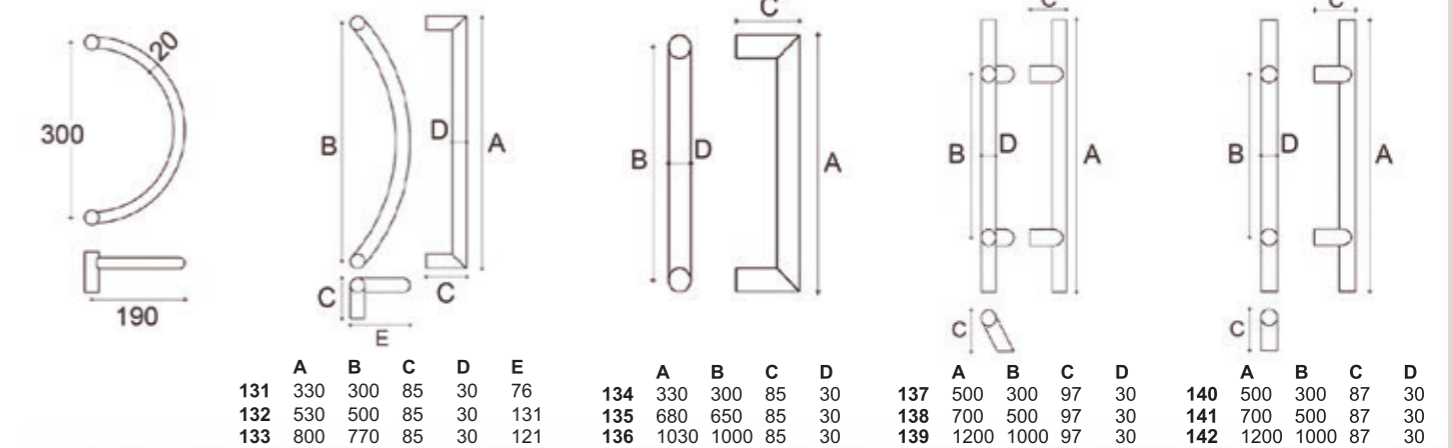

500 mm
700 mm
1200 mm
1800 mm

W=30 mm

MA 5 Steel

500 mm
700 mm
1200 mm
1800 mm

Ø19 mm

STAINLESS STEEL ACCESSORIES

STAINLESS STEEL ACCESSORIES

STAINLESS STEEL ACCESSORIES

ALU STAINLESS

	A	B	C	D
Al-10	400	300	75	30
Al-11	600	400	75	30
Al-12	1000	800	75	30
Al-13	1300	1000	75	30

	A	B	C	D	E
Al-30	400	300	75	40	20
Al-31	600	400	75	40	20
Al-32	1000	800	75	40	20
Al-33	1300	1000	75	40	20
Al-34	1500	1200	75	40	20
Al-35	1800	1500	75	40	20