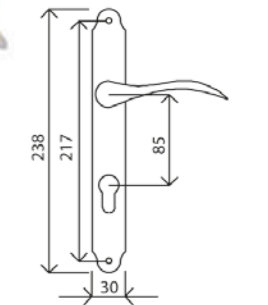

REF. 11

POIGNÉE ALUMINIUM
N SET A-85