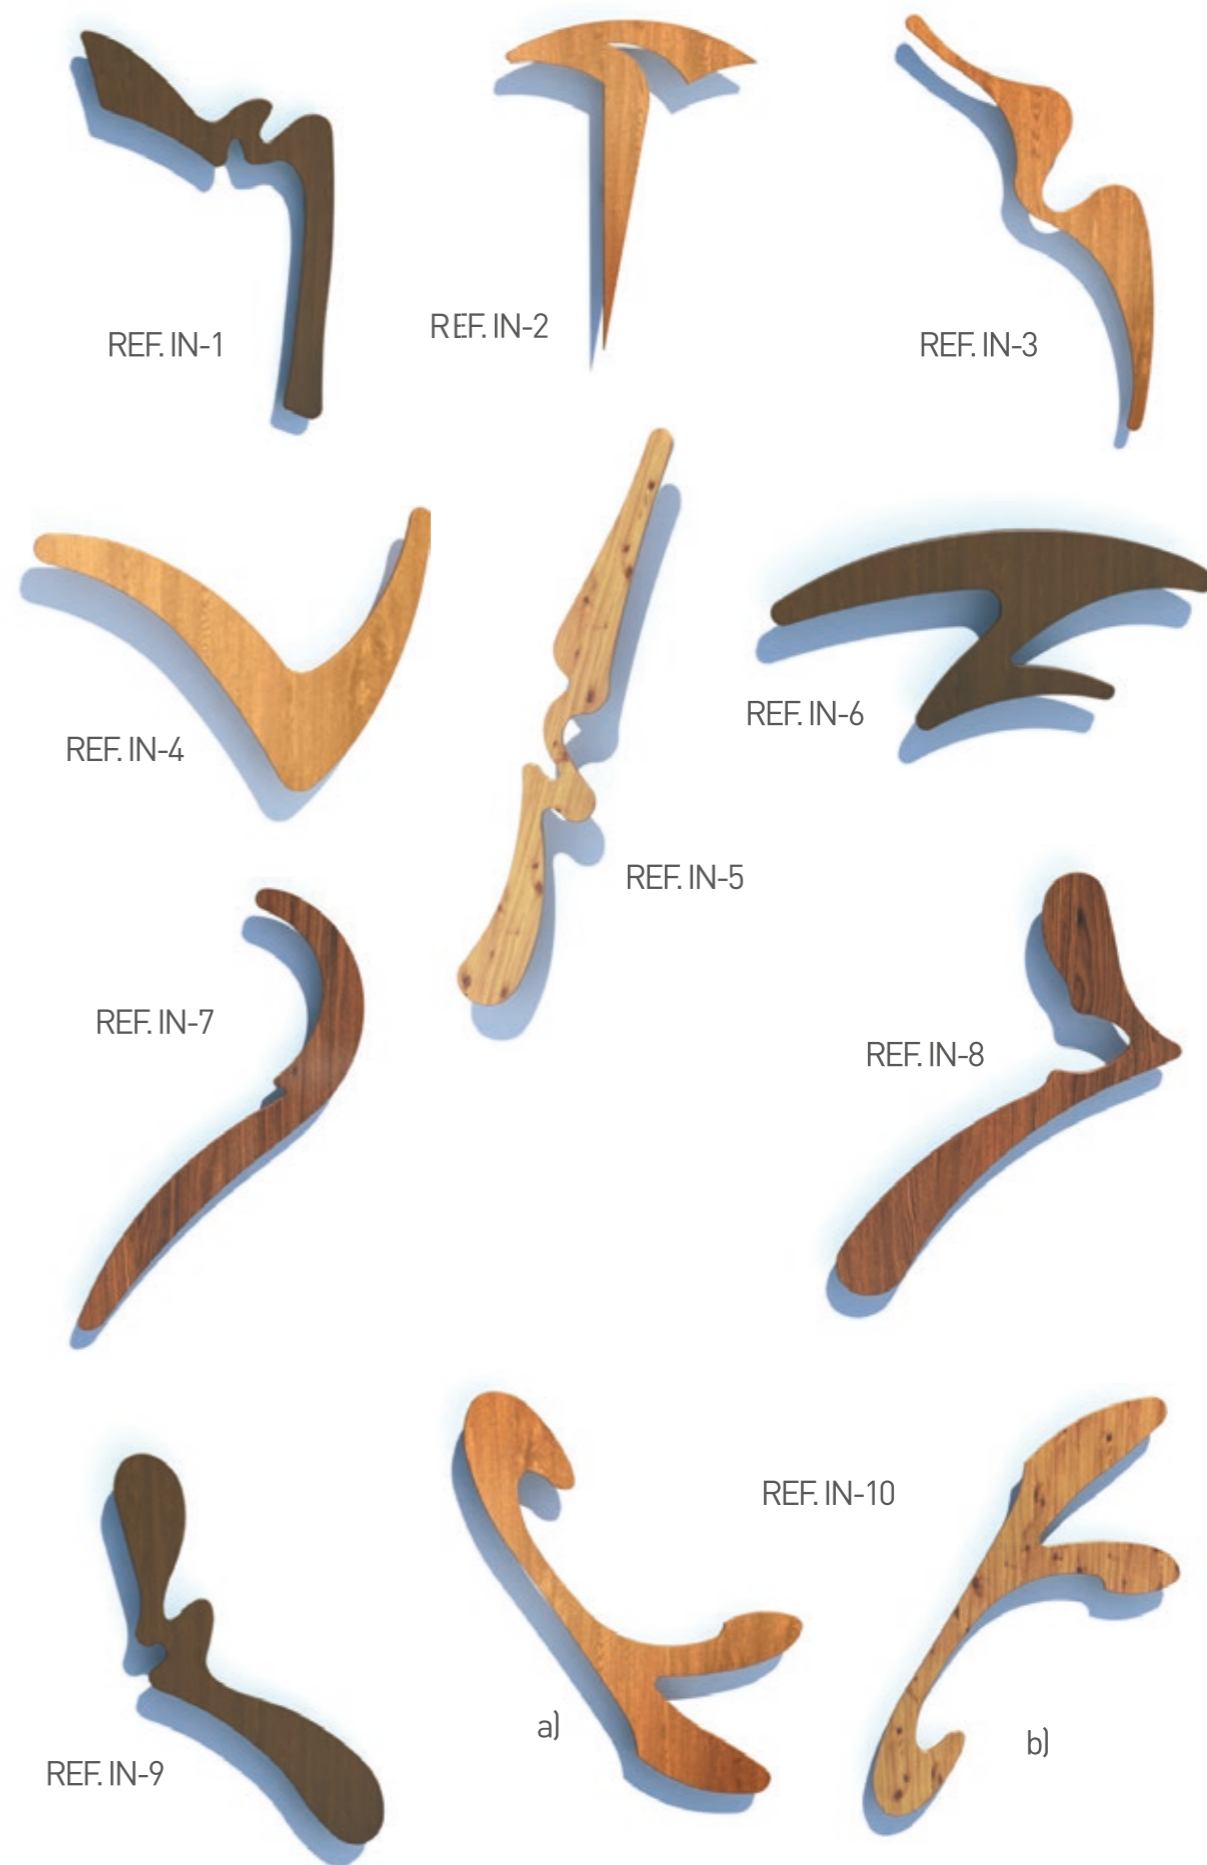

ACCESSOIRES NATURA

- ACIER INOX / PIERRE -

NAT 1
430x150 mm

NAT 2
430x135 mm

NAT 3
600x185 mm

NAT 4
670x80 mm

NAT 5
440x190 mm

NAT 6
500x40 mm

NAT 7
440x80 mm

NAT 8
440x80 mm

NAT 9
300x170 mm

NAT 10
400x40 mm

NAT 11
360x190 mm

NAT 12
500x40 mm

ACCESSOIRES INNOVA

- INOX -

ACCESSOIRES INNOVA

- BOIS -

VITRAGES

PIXES

MAT BORDS
TRANSPARENTS

CANNES

REFLECTASOL

BAMBOE INCOLORE