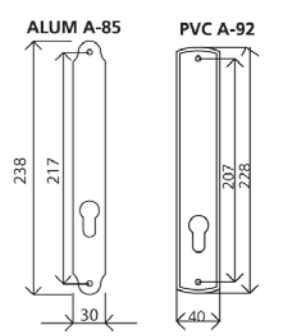

ACCESSOIRES TEMPO ET IPSTAMP

REF. 12

CACHE CYLINDRE COURT

REF. 22

REF. 10 REF. 20

CACHE CYLINDRE LONG