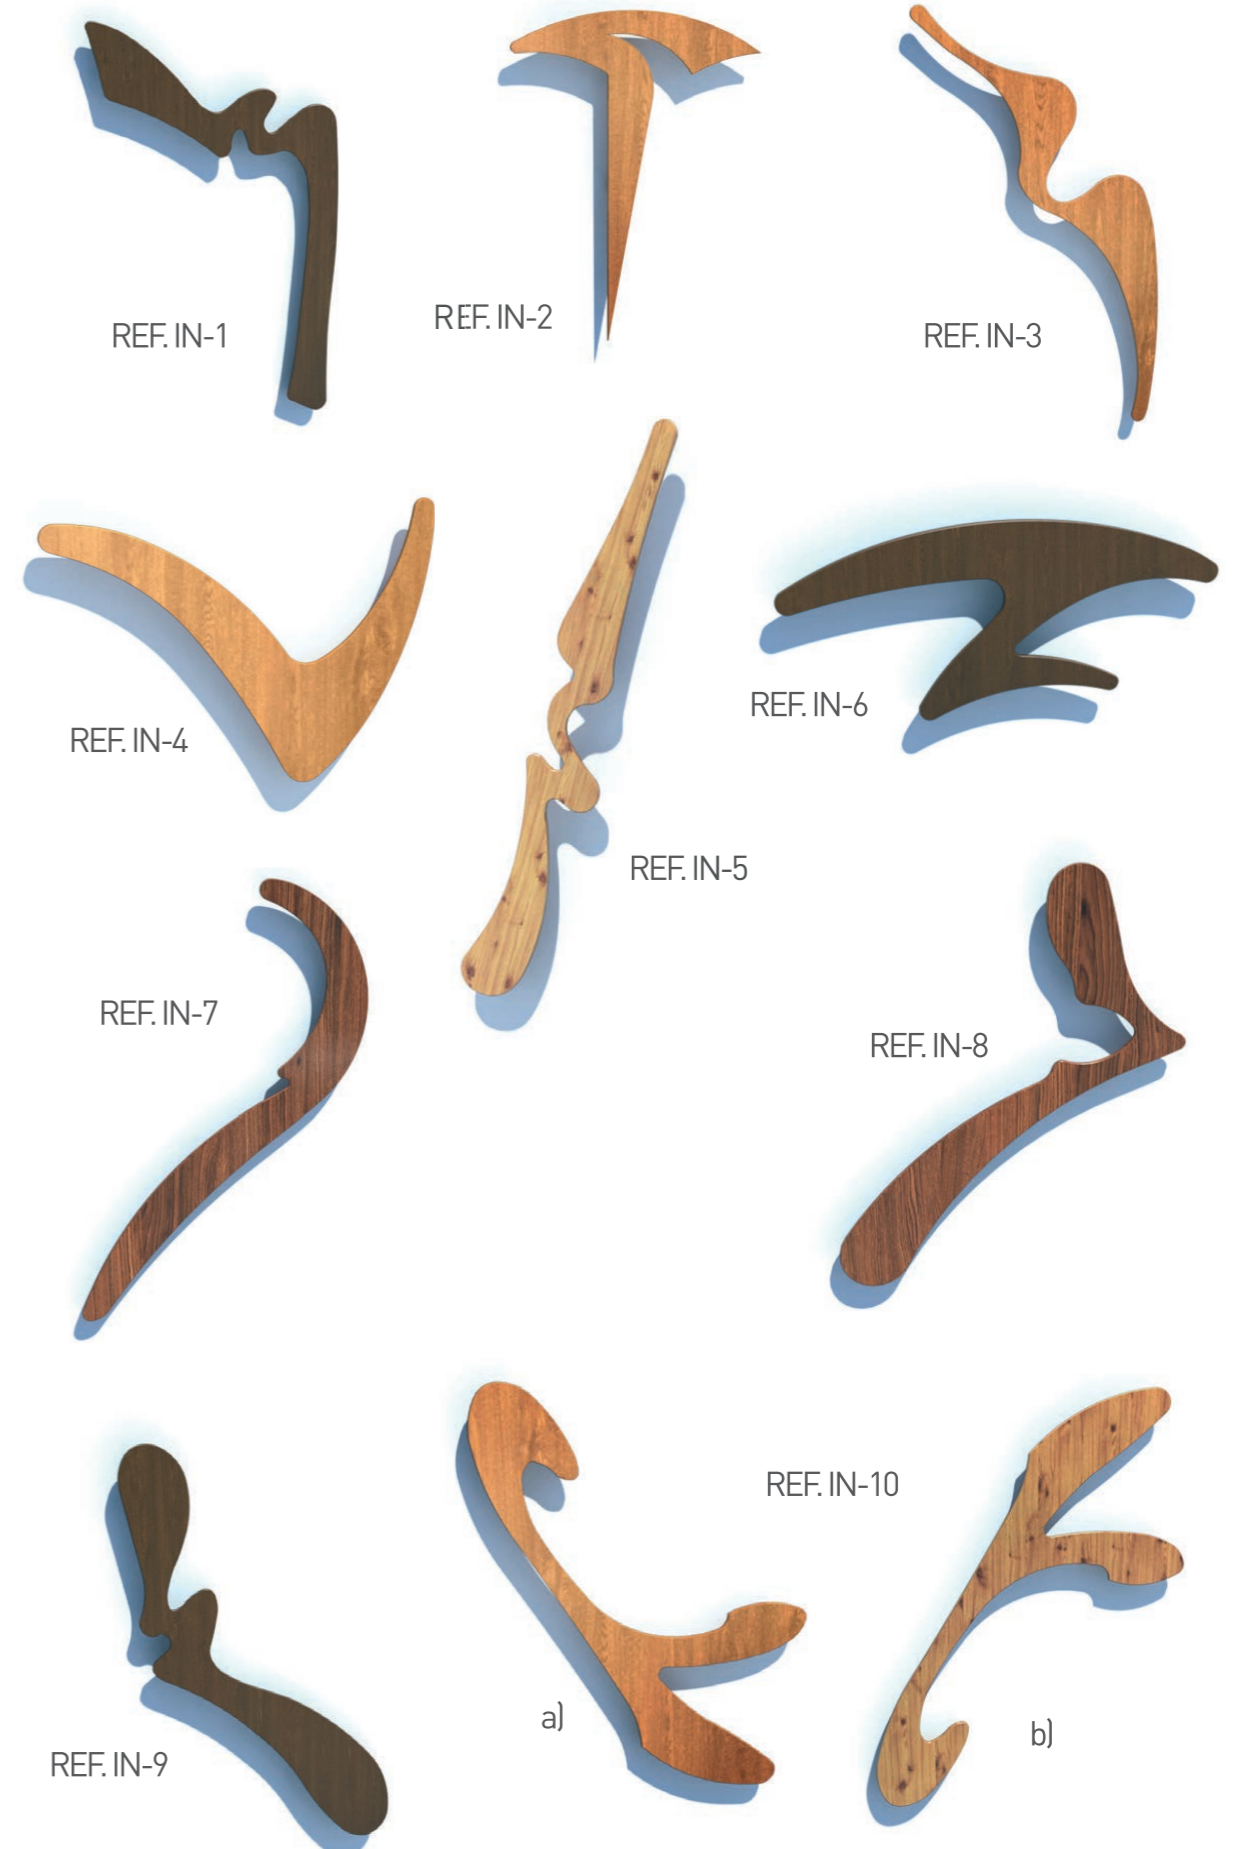

ACCESSOIRES INNOVA

- INOX -

ACCESSOIRES INNOVA

- BOIS -