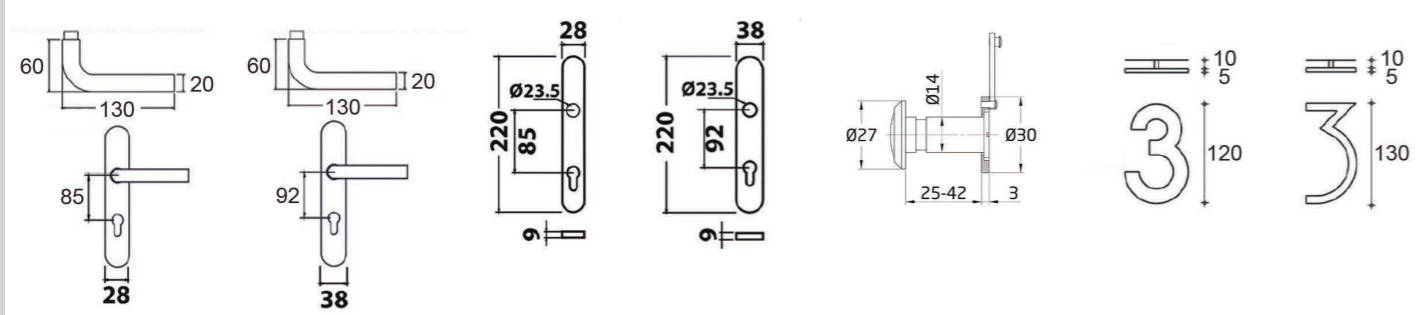

STAINLESS STEEL ACCESSORIES