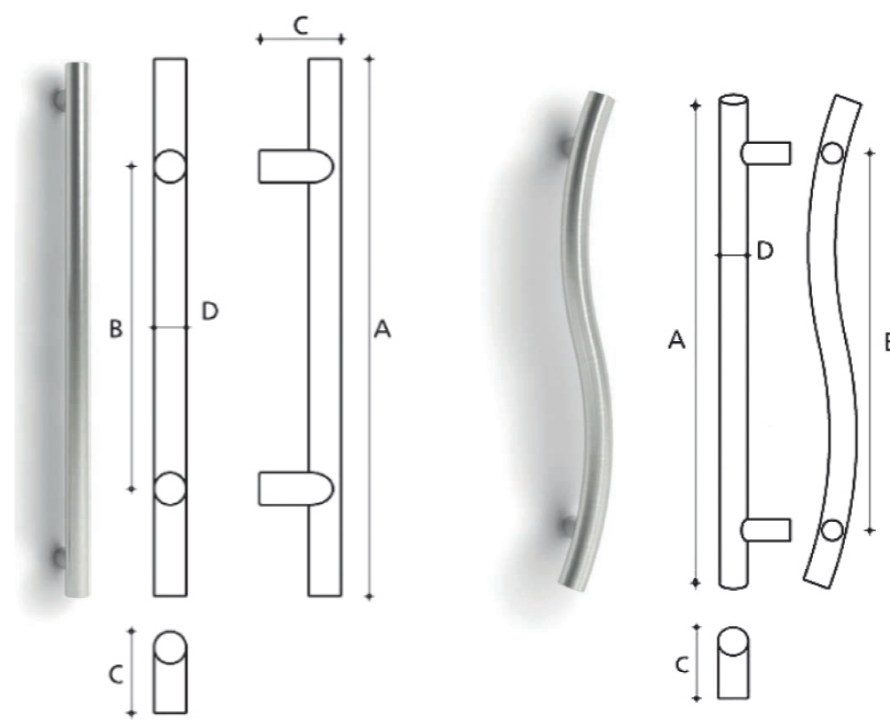

W=30 mm

MA 4 Steel

500 mm
700 mm
1200 mm
1800 mm

Ø19 mm

MA 5 Steel

500 mm
700 mm
1200 mm
1800 mm

STAINLESS STEEL ACCESSORIES

STAINLESS STEEL ACCESSORIES

STAINLESS STEEL ACCESSORIES

ALU STAINLESS

	A	B	C	D
Al-10	400	300	75	30
Al-11	600	400	75	30
Al-12	1000	800	75	30
Al-13	1300	1000	75	30

	A	B	C	D	E
Al-30	400	300	75	40	20
Al-31	600	400	75	40	20
Al-32	1000	800	75	40	20
Al-33	1300	1000	75	40	20

	A	B	C	D
Al-21	400	300	75	30
Al-22	600	400	75	30
Al-23	1000	800	75	30
Al-26	1300	1000	75	30

	A	B	C	D
Al-24	400	300	75	30
Al-25	600	400	75	30

ALU WOOD

- LAC WOOD -

	A	B	C	D
AM-10	500	380	75	30
AM-11	700	580	75	30
AM-12	1200	1080	75	30