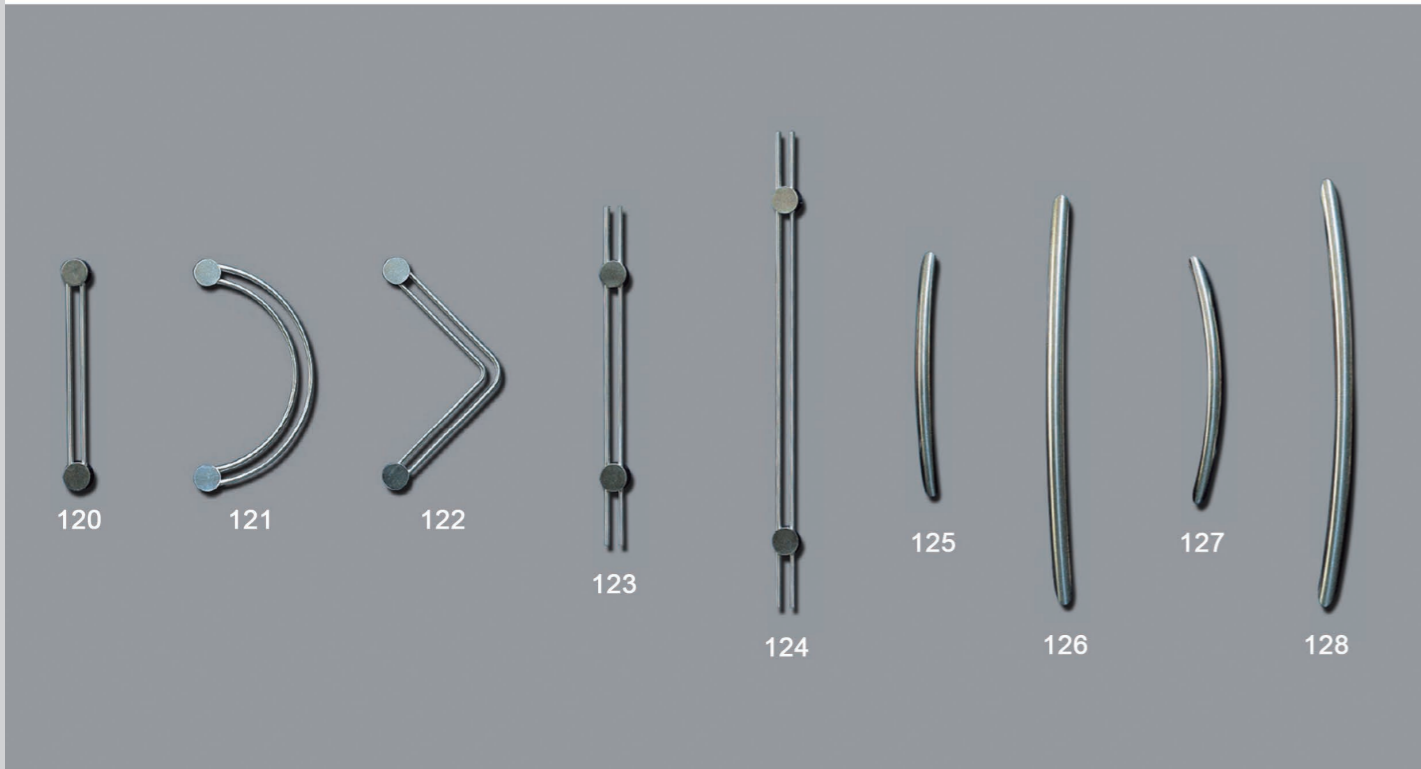

W=30 mm

MA 4 Steel

500 mm
700 mm
1200 mm
1800 mm

Ø19 mm

MA 5 Steel

500 mm
700 mm
1200 mm
1800 mm

STAINLESS STEEL ACCESSORIES

STAINLESS STEEL ACCESSORIES

STAINLESS STEEL ACCESSORIES

ALU STAINLESS

	A	B	C	D
Al-10	400	300	75	30
Al-11	600	400	75	30
Al-12	1000	800	75	30
Al-13	1300	1000	75	30

	A	B	C	D	E
Al-30	400	300	75	40	20
Al-31	600	400	75	40	20
Al-32	1000	800	75	40	20
Al-33	1300	1000	75	40	20