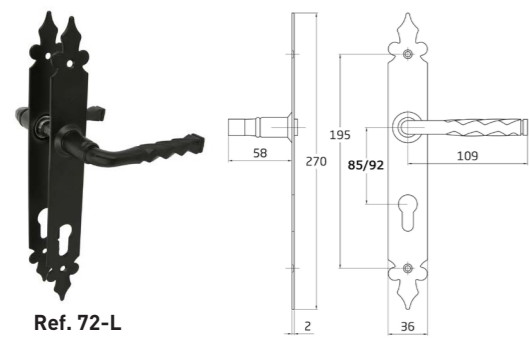

Ref.37 Handle
PV BR NE
210 50

Ref.38 Handle
PV BR NE
250 50

Ref.39 Handle
PV BR NE
60 30

PV: OLD SILVER FINISH
BR: OLD BRONZE FINISH
NE: BLACK FINISH

FORGED ACCESSORIES

L SMOOTH PLATE
M HAMMERBLOW PLATE

* Handles with 28mm plate also available

Ref. 62-M

Ref. 63-M

Ref. 52

Ref. 72-L

Ref. 73-M

Ref	A	B	C	D	E	F
81	45	280	105	2	50	25

Ref	A	B	C	D
82	90	165	90	ø28

Ref	A
91/30	30