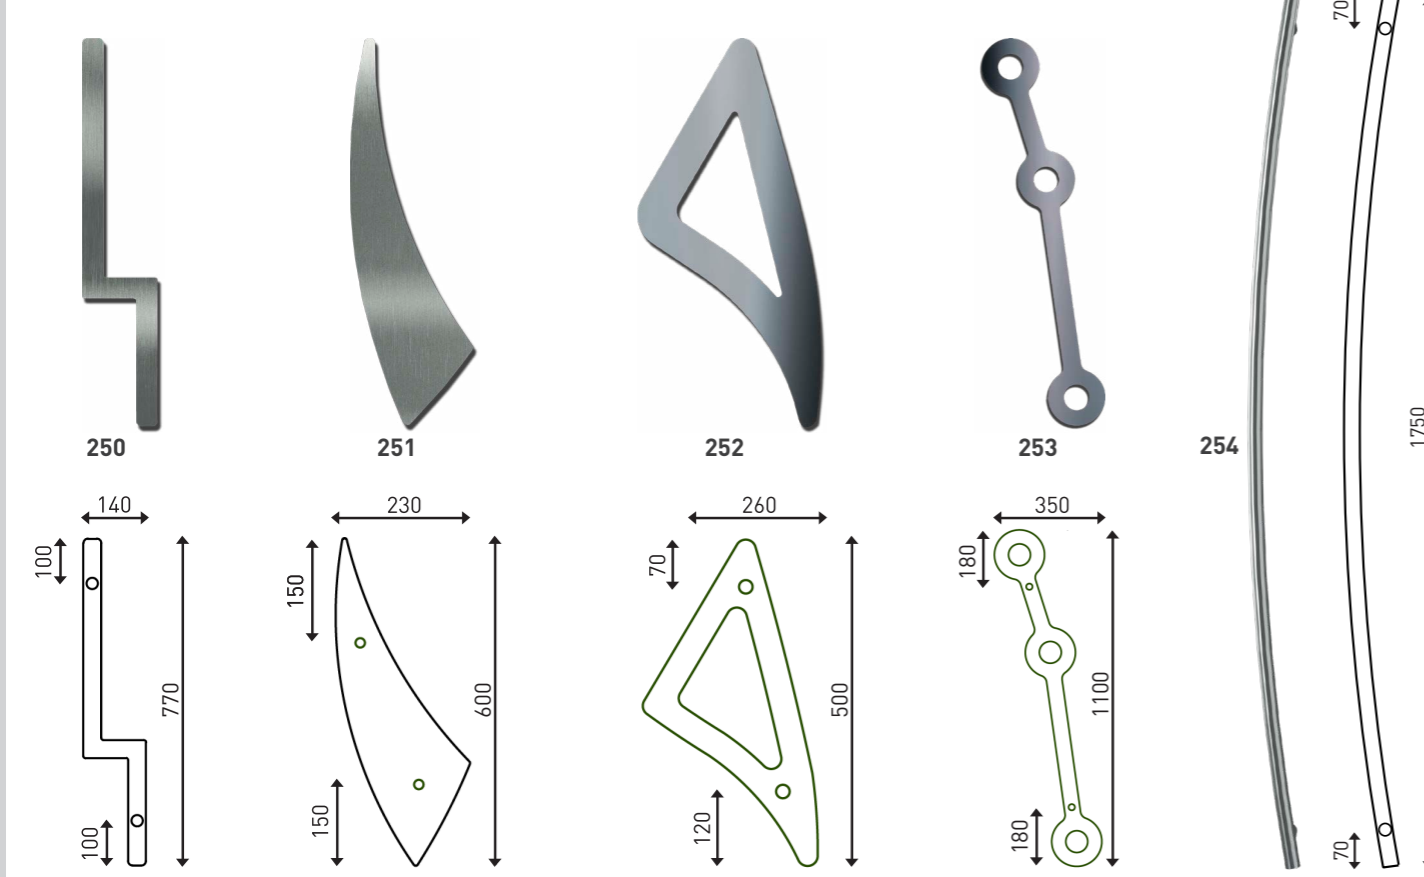

W=30 mm

MA 4 Steel

500 mm
700 mm
1200 mm
1800 mm

Ø19 mm

MA 5 Steel

500 mm
700 mm
1200 mm
1800 mm

STAINLESS STEEL ACCESSORIES

STAINLESS STEEL ACCESSORIES

STAINLESS STEEL ACCESSORIES

ALU STAINLESS

	A	B	C	D
Al-10	400	300	75	30
Al-11	600	400	75	30
Al-12	1000	800	75	30
Al-13	1300	1000	75	30

	A	B	C	D	E
Al-30	400	300	75	40	20
Al-31	600	400	75	40	20
Al-32	1000	800	75	40	20
Al-33	1300	1000	75	40	20