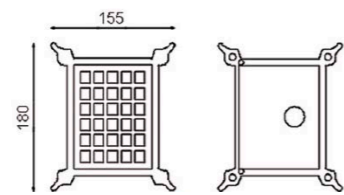

Ref. 62-M

Ref. 63-M

Ref. 52

Ref. 72-L

Ref. 73-M

Ref	A	B	C	D	E	F
81	45	280	105	2	50	25

Ref	A	B	C	D
82	90	165	90	ø28

Ref	A
91/30	30

Ref	A
90/30	27

Ref	A
93/30	30

Ref	A
92/25	30

Ref	A	B	C	D
83	145	130	104	120

AF3 238x106

AF4 405x156

AF1 ø150

AF2 ø190

NATURA ACCESSORIES

- STAINLESS STEEL / STONE -

NAT 1
430x150 mm

NAT 2
430x135 mm

NAT 3
600x185 mm

NAT 4
670x80 mm

NAT 5
440x190 mm

NAT 6
500x40 mm