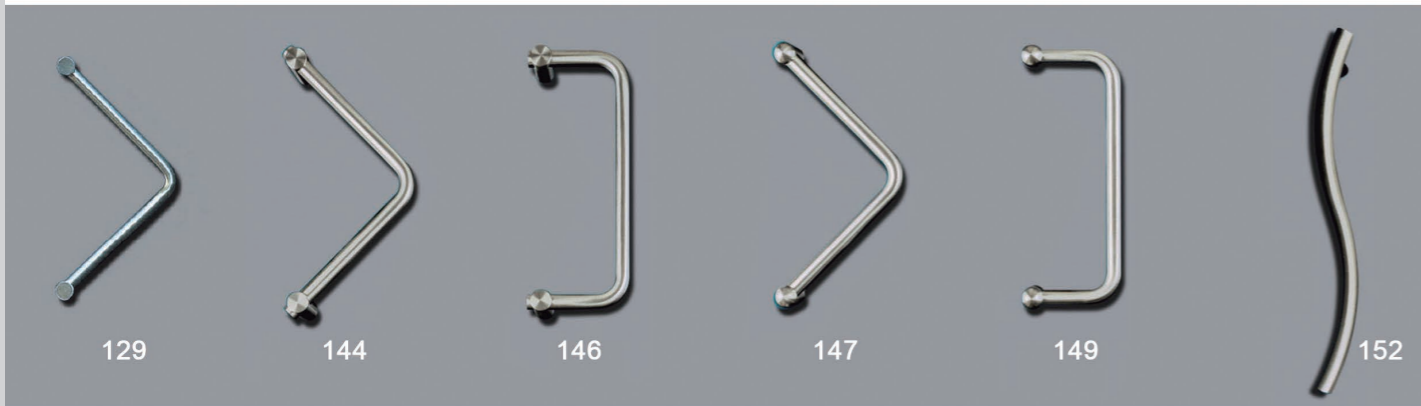

W=30 mm

MA 4 Steel

500 mm
700 mm
1200 mm
1800 mm

Ø19 mm

MA 5 Steel

500 mm
700 mm
1200 mm
1800 mm

STAINLESS STEEL ACCESSORIES

STAINLESS STEEL ACCESSORIES

STAINLESS STEEL ACCESSORIES

ALU STAINLESS

	A	B	C	D
Al-10	400	300	75	30
Al-11	600	400	75	30
Al-12	1000	800	75	30
Al-13	1300	1000	75	30

	A	B	C	D	E
Al-30	400	300	75	40	20
Al-31	600	400	75	40	20
Al-32	1000	800	75	40	20
Al-33	1300	1000	75	40	20