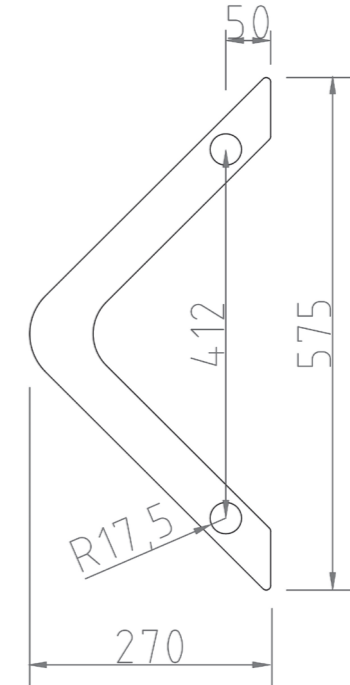

W=30 mm

MA 4 Steel

500 mm
700 mm
1200 mm
1800 mm

Ø19 mm

MA 5 Steel

500 mm
700 mm
1200 mm
1800 mm

STAINLESS STEEL ACCESSORIES

STAINLESS STEEL ACCESSORIES

REF. 23 Handle 900 R (Anodized Stainless)
240 225 92 44 125 55

REF. 35 Digital Peephole
68 125 15
Valid for panels from 24-110 mm

REF. 40
225 350

REF. 41 225 350

REF. 42 190 280

REF. 43 150 280

REF. 44 160 250

REF. 45 200 360

REF. 46 160 360

REF. 47 190 360

REF. 48 255 350

REF. 30 Knob knockers
50 130

REF. 31 Knob
70 70 55

REF. 32 Cup knockers
85 97 160

REF. 33 Short Peephole
50 Max. 38

Ref	A
90/30	27

Ref	A
93/30	30

Ref	A
92/25	30

Ref	A	B	C	D
83	145	130	104	120

AF3 238x106

AF4 405x156

AF1 ø150

AF2 ø190