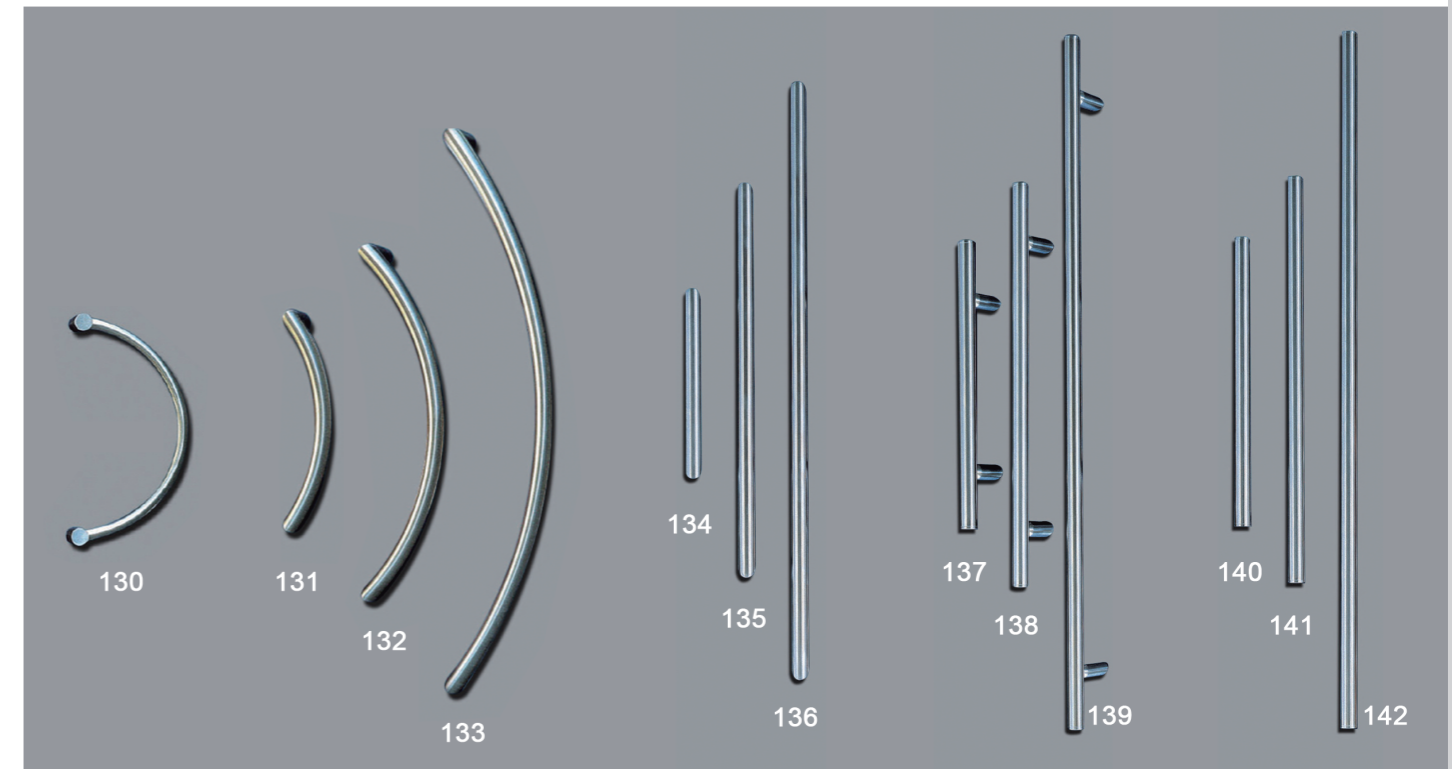

W=30 mm

MA 4 Steel

500 mm
700 mm
1200 mm
1800 mm

Ø19 mm

MA 5 Steel

500 mm
700 mm
1200 mm
1800 mm

STAINLESS STEEL ACCESSORIES

STAINLESS STEEL ACCESSORIES