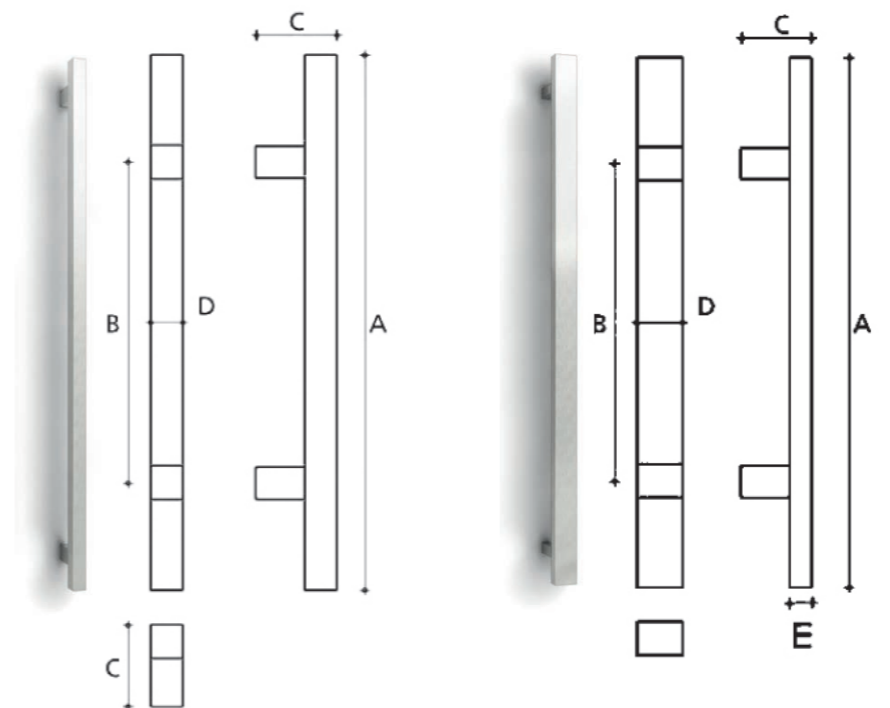

W=30 mm

MA 4 Steel

500 mm
700 mm
1200 mm
1800 mm

Ø19 mm

MA 5 Steel

500 mm
700 mm
1200 mm
1800 mm

STAINLESS STEEL ACCESSORIES

STAINLESS STEEL ACCESSORIES

STAINLESS STEEL ACCESSORIES

ALU STAINLESS

	A	B	C	D
Al-10	400	300	75	30
Al-11	600	400	75	30
Al-12	1000	800	75	30
Al-13	1300	1000	75	30

	A	B	C	D	E
Al-30	400	300	75	40	20
Al-31	600	400	75	40	20
Al-32	1000	800	75	40	20
Al-33	1300	1000	75	40	20