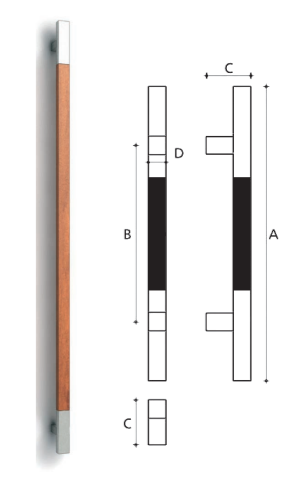

W=30 mm

MA 4 Steel

500 mm
700 mm
1200 mm
1800 mm

Ø19 mm

MA 5 Steel

500 mm
700 mm
1200 mm
1800 mm

STAINLESS STEEL ACCESSORIES

STAINLESS STEEL ACCESSORIES

STAINLESS STEEL ACCESSORIES

ALU STAINLESS

	A	B	C	D
Al-10	400	300	75	30
Al-11	600	400	75	30
Al-12	1000	800	75	30
Al-13	1300	1000	75	30

	A	B	C	D	E
Al-30	400	300	75	40	20
Al-31	600	400	75	40	20
Al-32	1000	800	75	40	20
Al-33	1300	1000	75	40	20

	A	B	C	D
Al-21	400	300	75	30
Al-22	600	400	75	30
Al-23	1000	800	75	30
Al-26	1300	1000	75	30

	A	B	C	D
Al-24	400	300	75	30
Al-25	600	400	75	30

ALU WOOD

- LAC WOOD -

	A	B	C	D
AM-10	500	380	75	30
AM-11	700	580	75	30
AM-12	1200	1080	75	30