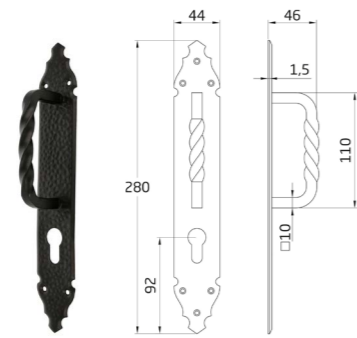

Ref.37 Handle
PV BR NE
210 50

Ref.38 Handle
PV BR NE
250 50

Ref.39 Handle
PV BR NE
60 30

PV: OLD SILVER FINISH
BR: OLD BRONZE FINISH
NE: BLACK FINISH

FORGED ACCESSORIES

L SMOOTH PLATE
M HAMMERBLOW PLATE

* Handles with 28mm plate also available

Ref. 62-M

Ref. 63-M

Ref. 52

Ref. 72-L

Ref. 73-M

Ref	A	B	C	D	E	F
81	45	280	105	2	50	25

Ref	A	B	C	D
82	90	165	90	ø28

Ref	A
91/30	30