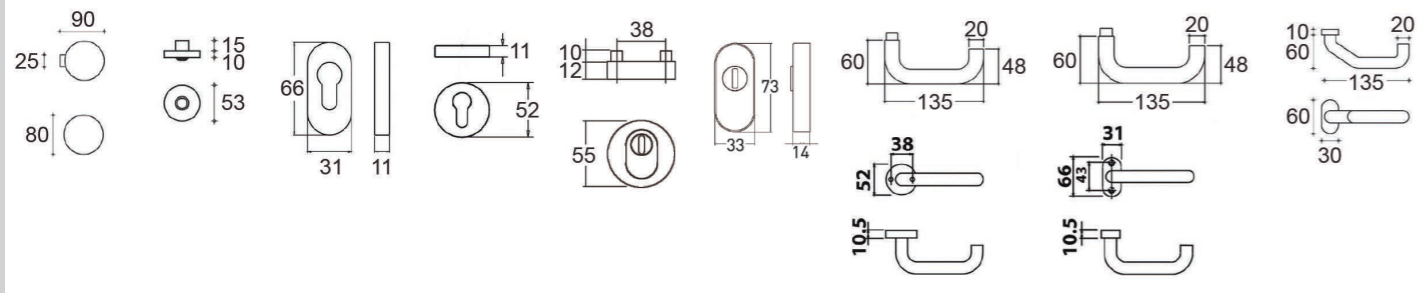

STAINLESS STEEL ACCESSORIES