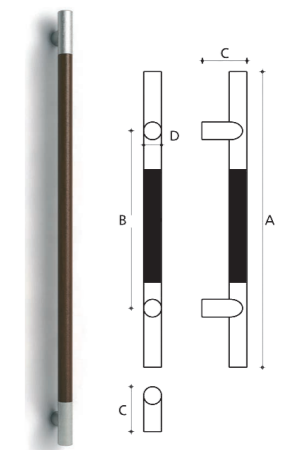

STAINLESS STEEL ACCESSORIES

ALU STAINLESS

	A	B	C	D
Al-10	400	300	75	30
Al-11	600	400	75	30
Al-12	1000	800	75	30
Al-13	1300	1000	75	30

	A	B	C	D	E
Al-30	400	300	75	40	20
Al-31	600	400	75	40	20
Al-32	1000	800	75	40	20
Al-33	1300	1000	75	40	20

	A	B	C	D
Al-21	400	300	75	30
Al-22	600	400	75	30
Al-23	1000	800	75	30
Al-26	1300	1000	75	30

	A	B	C	D
Al-24	400	300	75	30
Al-25	600	400	75	30

ALU WOOD

- LAC WOOD -

	A	B	C	D
AM-10	500	380	75	30
AM-11	700	580	75	30
AM-12	1200	1080	75	30

ACCESSORIES

REF. 12 Short keyhole
ALUM A-85
64 80 30

REF. 22 PVC A-92
56 80 40

REF. 10 **REF. 20**

REF. 11 Aluminium Handle set A-85
238 217 85 30

Long Keyhole
ALUM A-85 PVC A-92
238 217 30 40 207 228

REF. 21 Handle PVC A-92
92 207 228 40