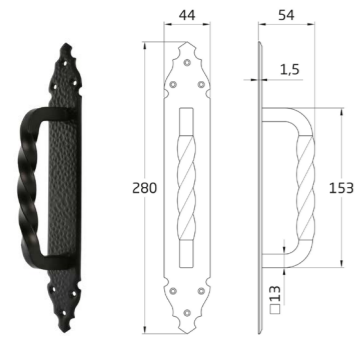

Ref.37 Handle
PV BR NE
210 50

Ref.38 Handle
PV BR NE
250 50

Ref.39 Handle
PV BR NE
60 30

PV: OLD SILVER FINISH
BR: OLD BRONZE FINISH
NE: BLACK FINISH

FORGED ACCESSORIES

L SMOOTH PLATE
M HAMMERBLOW PLATE

* Handles with 28mm plate also available

Ref. 62-M

Ref. 63-M

Ref. 52

Ref. 72-L

Ref. 73-M

Ref	A	B	C	D	E	F
81	45	280	105	2	50	25

Ref	A	B	C	D
82	90	165	90	ø28

Ref	A
91/30	30