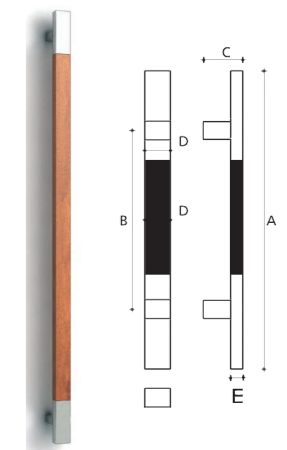

A	B	C	D	E
AM-30	500	380	75	40	20
AM-31	700	580	75	40	20
AM-32	1200	1080	75	40	20

* Golden oak and walnut