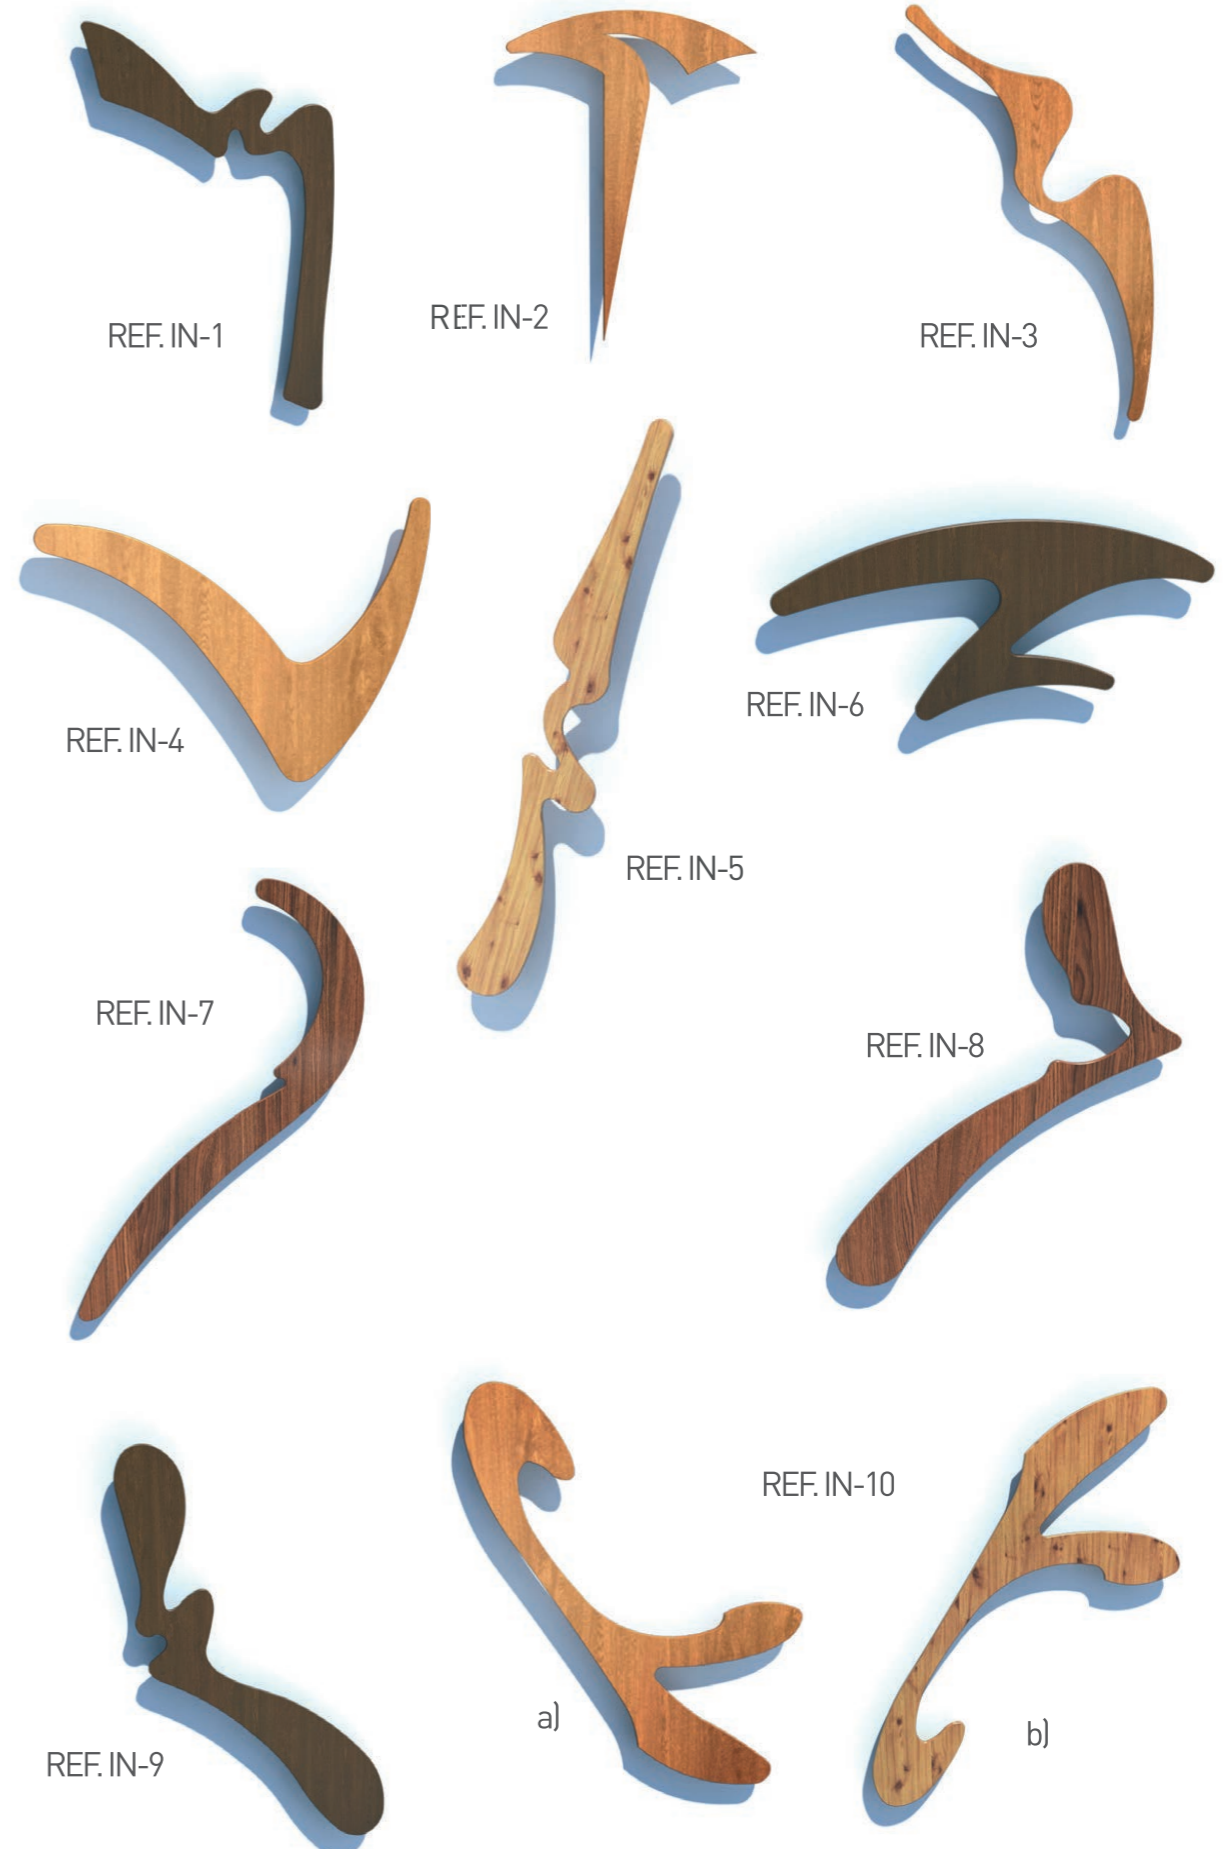

INNOVA ACCESSORIES

- STAINLESS STEEL -

INNOVA ACCESSORIES

- WOOD -