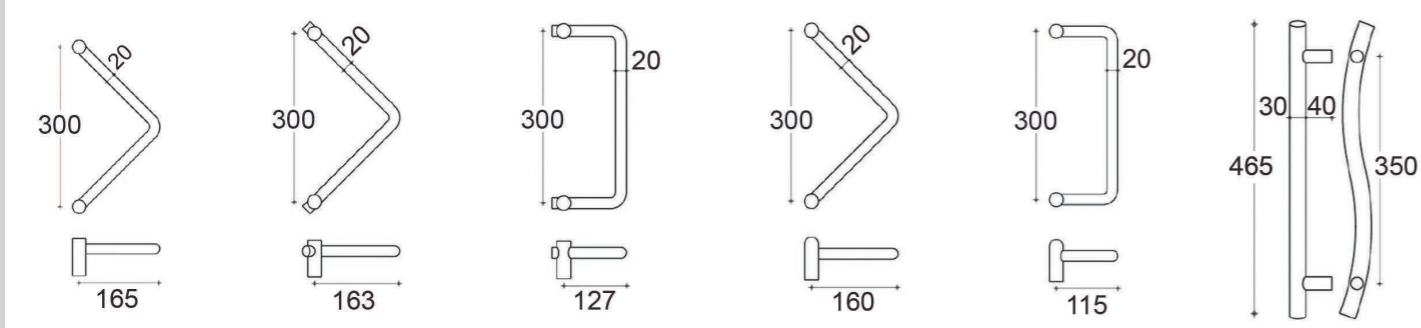

W=30 mm

MA 4 Steel

500 mm
700 mm
1200 mm
1800 mm

Ø19 mm

MA 5 Steel

500 mm
700 mm
1200 mm
1800 mm

STAINLESS STEEL ACCESSORIES

STAINLESS STEEL ACCESSORIES

STAINLESS STEEL ACCESSORIES

ALU STAINLESS

	A	B	C	D
Al-10	400	300	75	30
Al-11	600	400	75	30
Al-12	1000	800	75	30
Al-13	1300	1000	75	30

	A	B	C	D	E
Al-30	400	300	75	40	20
Al-31	600	400	75	40	20
Al-32	1000	800	75	40	20
Al-33	1300	1000	75	40	20

	A	B	C	D
Al-21	400	300	75	30
Al-22	600	400	75	30
Al-23	1000	800	75	30
Al-26	1300	1000	75	30

	A	B	C	D
Al-24	400	300	75	30
Al-25	600	400	75	30

ALU WOOD

- LAC WOOD -

	A	B	C	D
AM-10	500	380	75	30
AM-11	700	580	75	30
AM-12	1200	1080	75	30