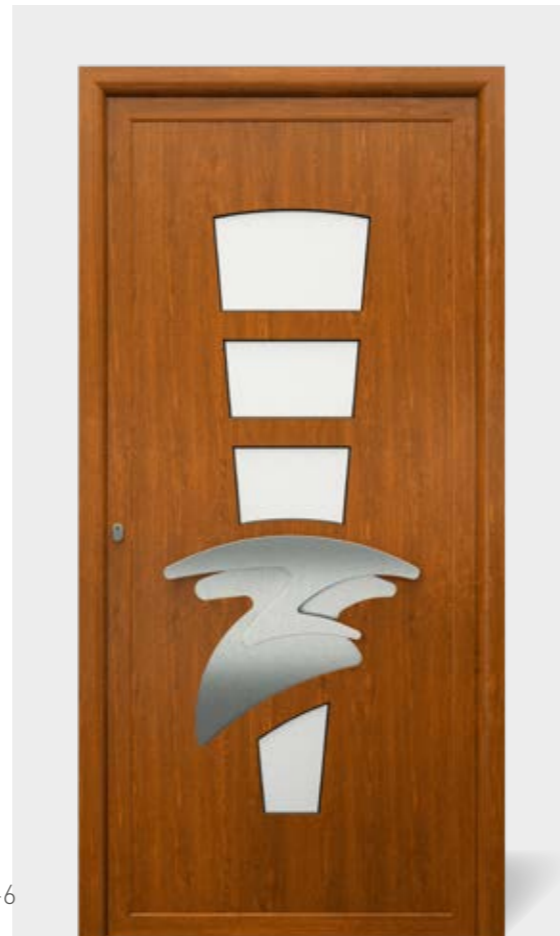

PLUS 4

4G. MATT
Accessory IN-6
1610 x 640